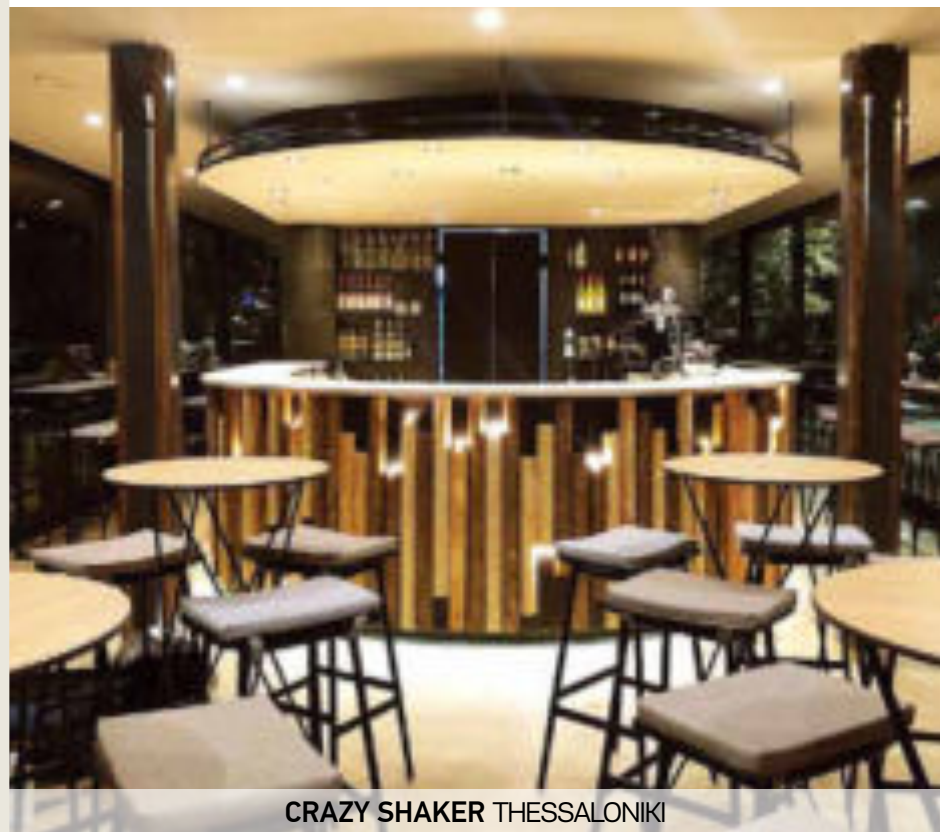

M3282

CRAZY SHAKER THESSALONIKI