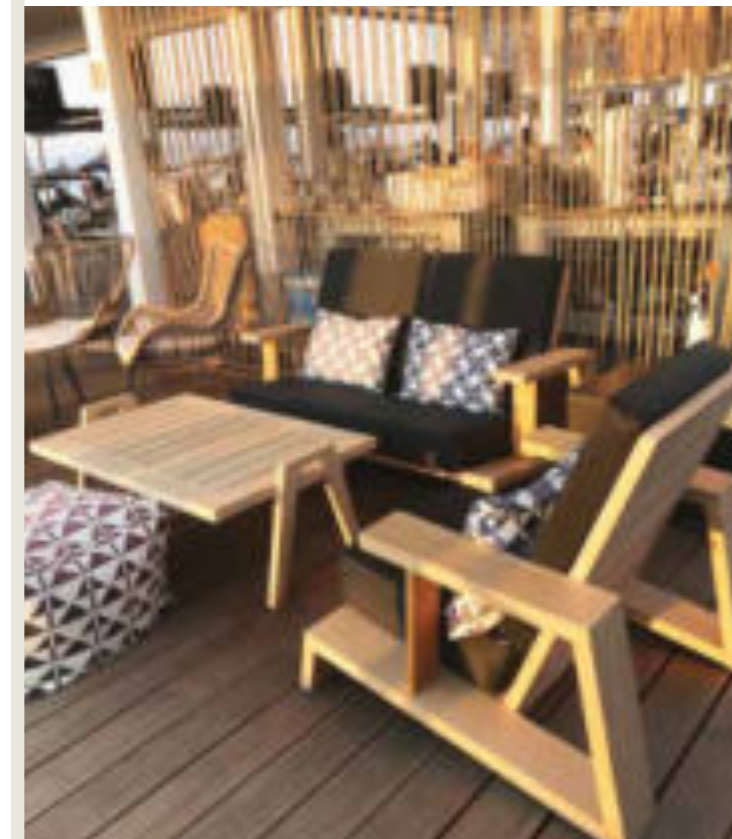

CAFE BAR **LODGE** THESSALONIKI

BEACH BAR RESTAURANT **UMBRELLAS** CHALKIDIKI

DA1694

DA2185T

O U T D O O R

O U T D O O R

**DC522**  
220X100X77

**DC361**  
57X50X84