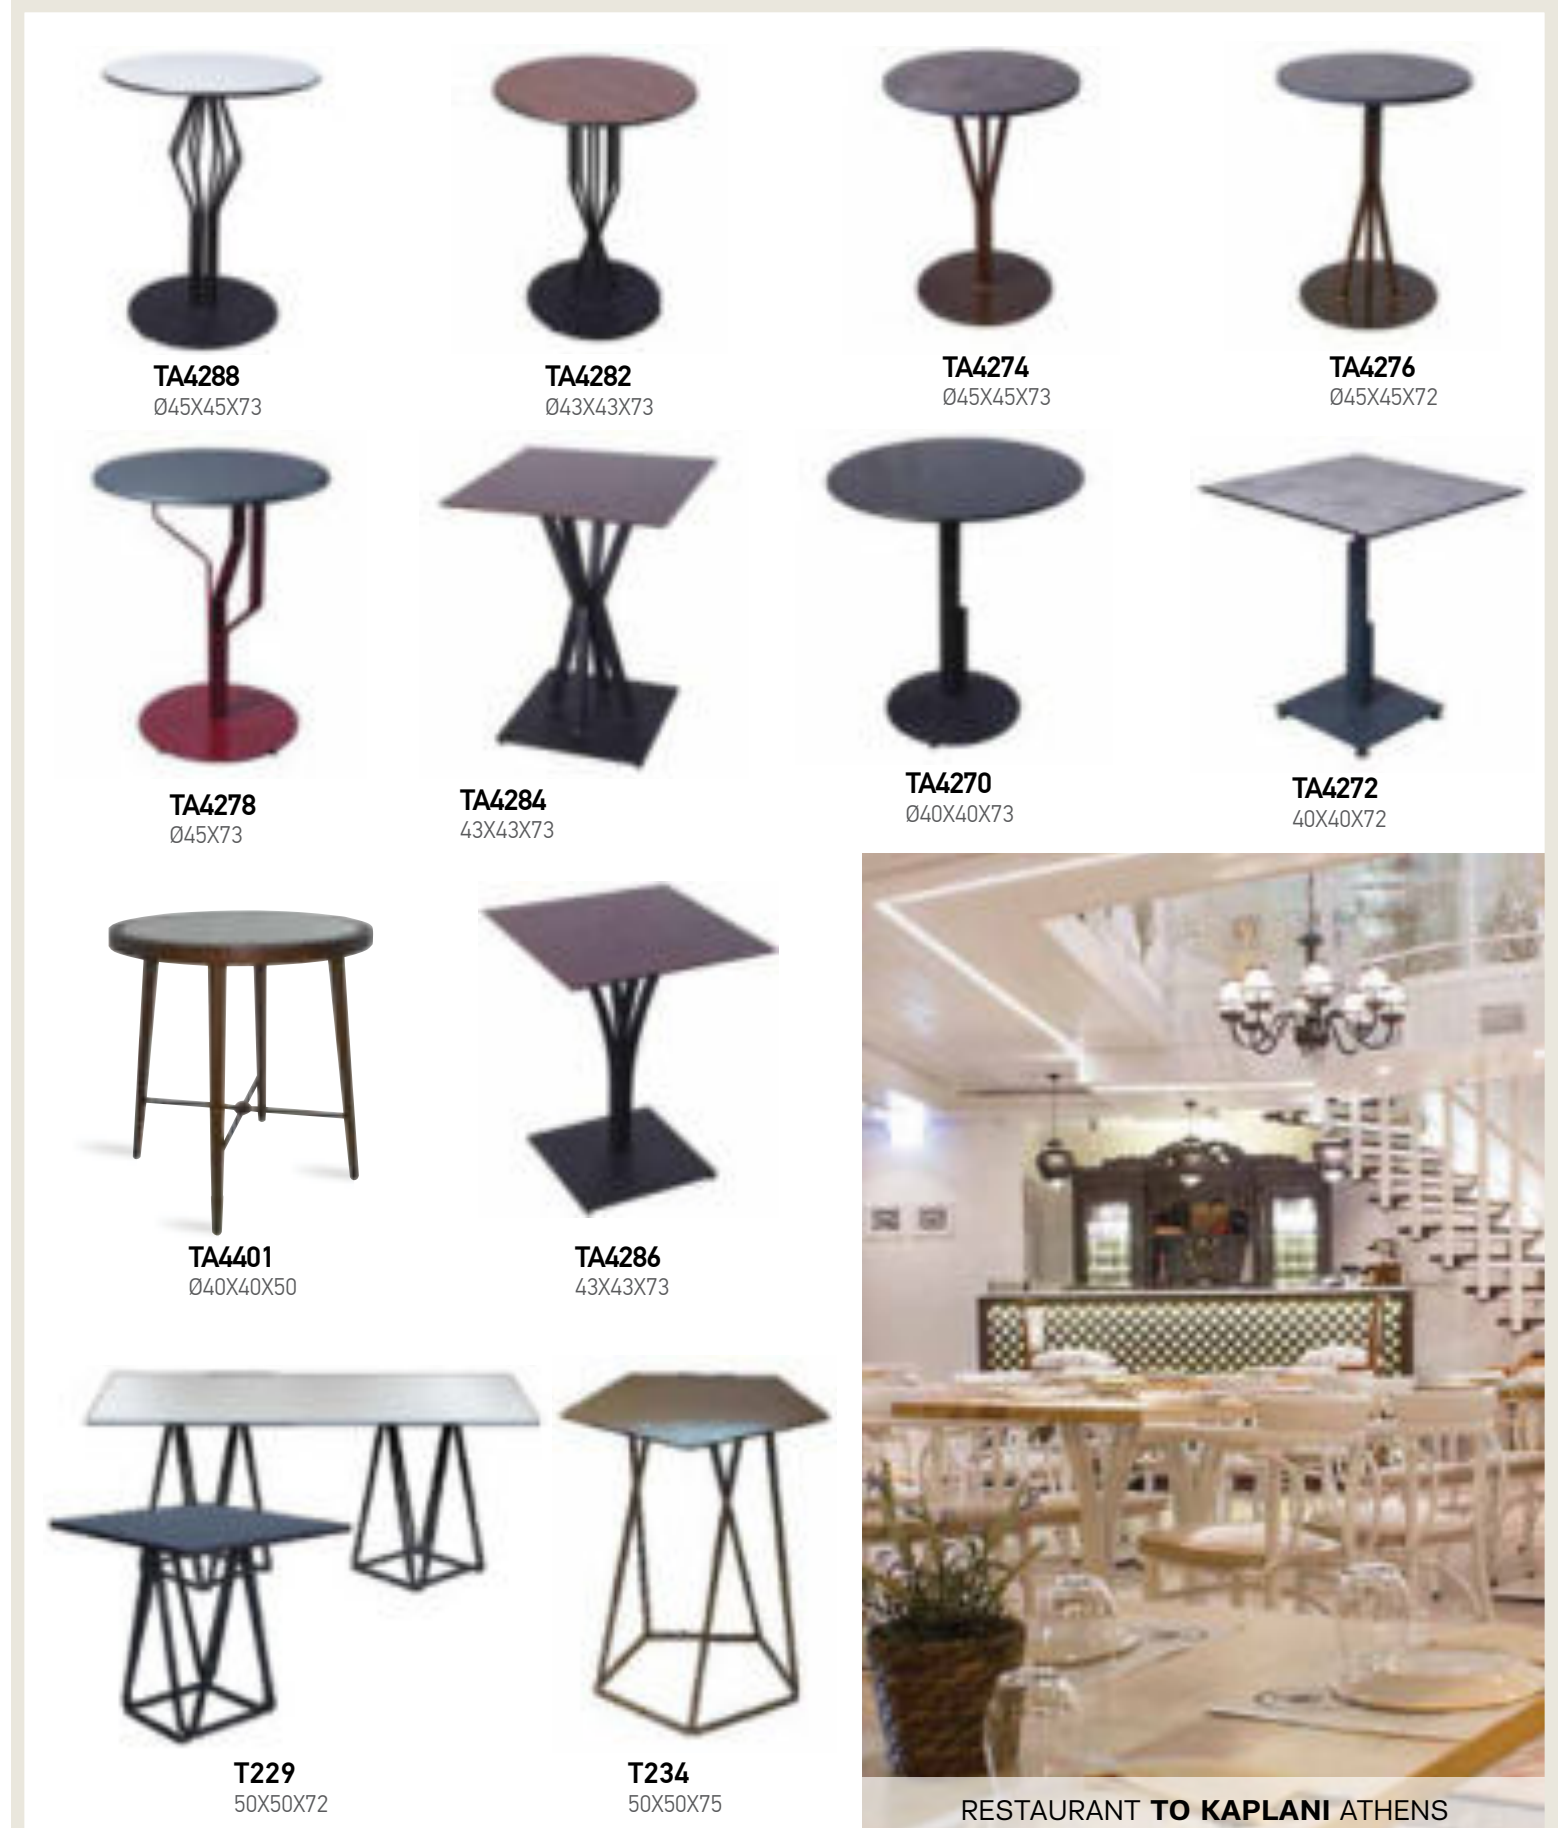

**TA4158D**  
40X40X72

RESTAURANT **COOK & GRILL** ATHENS

BAR RESTAURANT **ANGELS**

B A S E S - T A B L E S

B A S E S - T A B L E S

HOTEL **IBIS** ATHENS

RESTAURANT **TO KAPLANI** ATHENS

B A S E S - T A B L E S