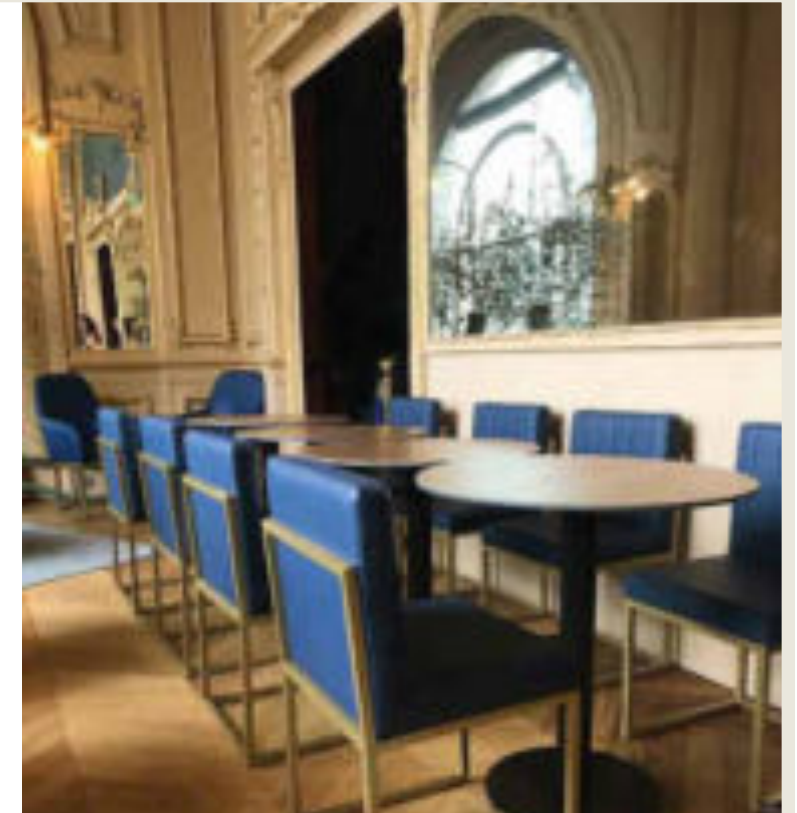

SF6140  
140X60X83

S5199  
43X45X99

M5198  
43X45X75

RESTAURANT LE TRAIN BLEU DE LA GARE DE LYON, FRANCE

MODERN CHAIRS

MODERN CHAIRS

**M4023**  
61X57X77

**M3381**  
61X78X78