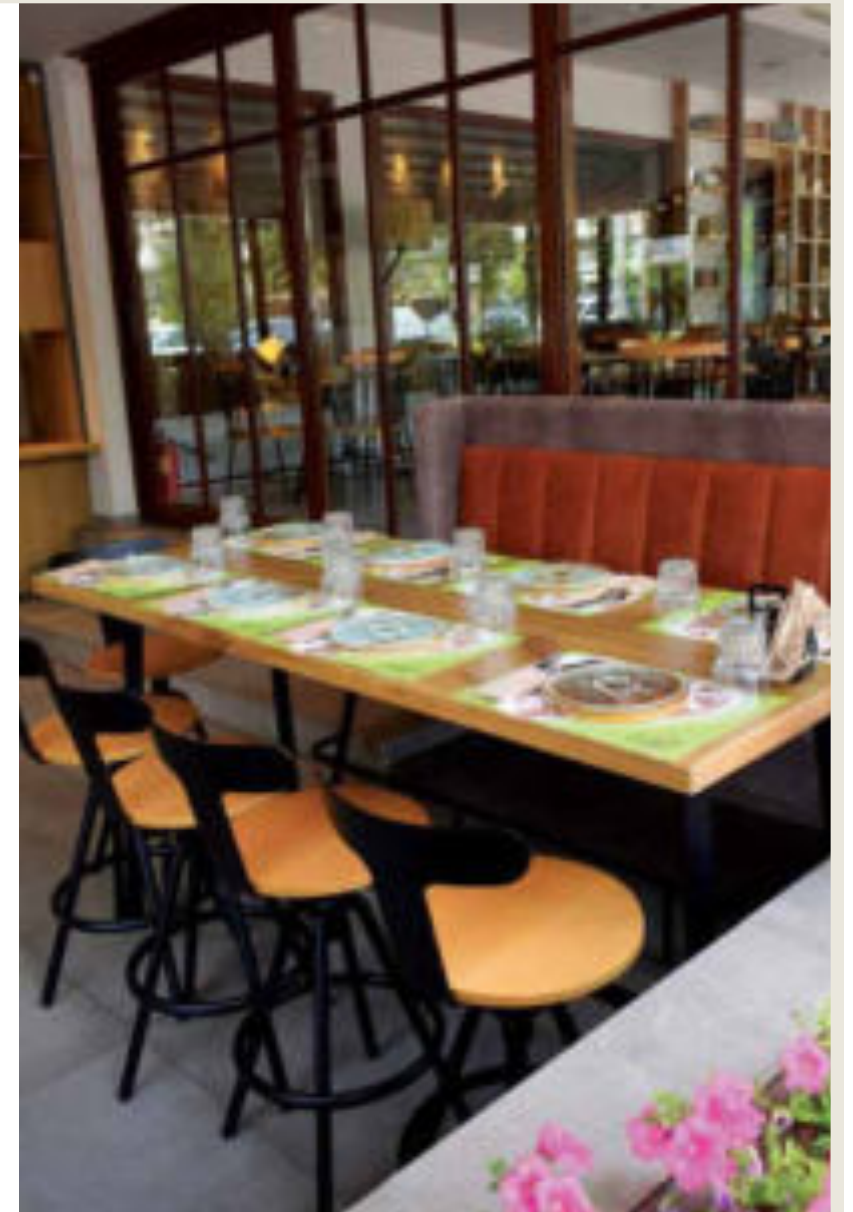

RESTAURANT COOK & GRILL ATHENS

S T O O L S

S T O O L S