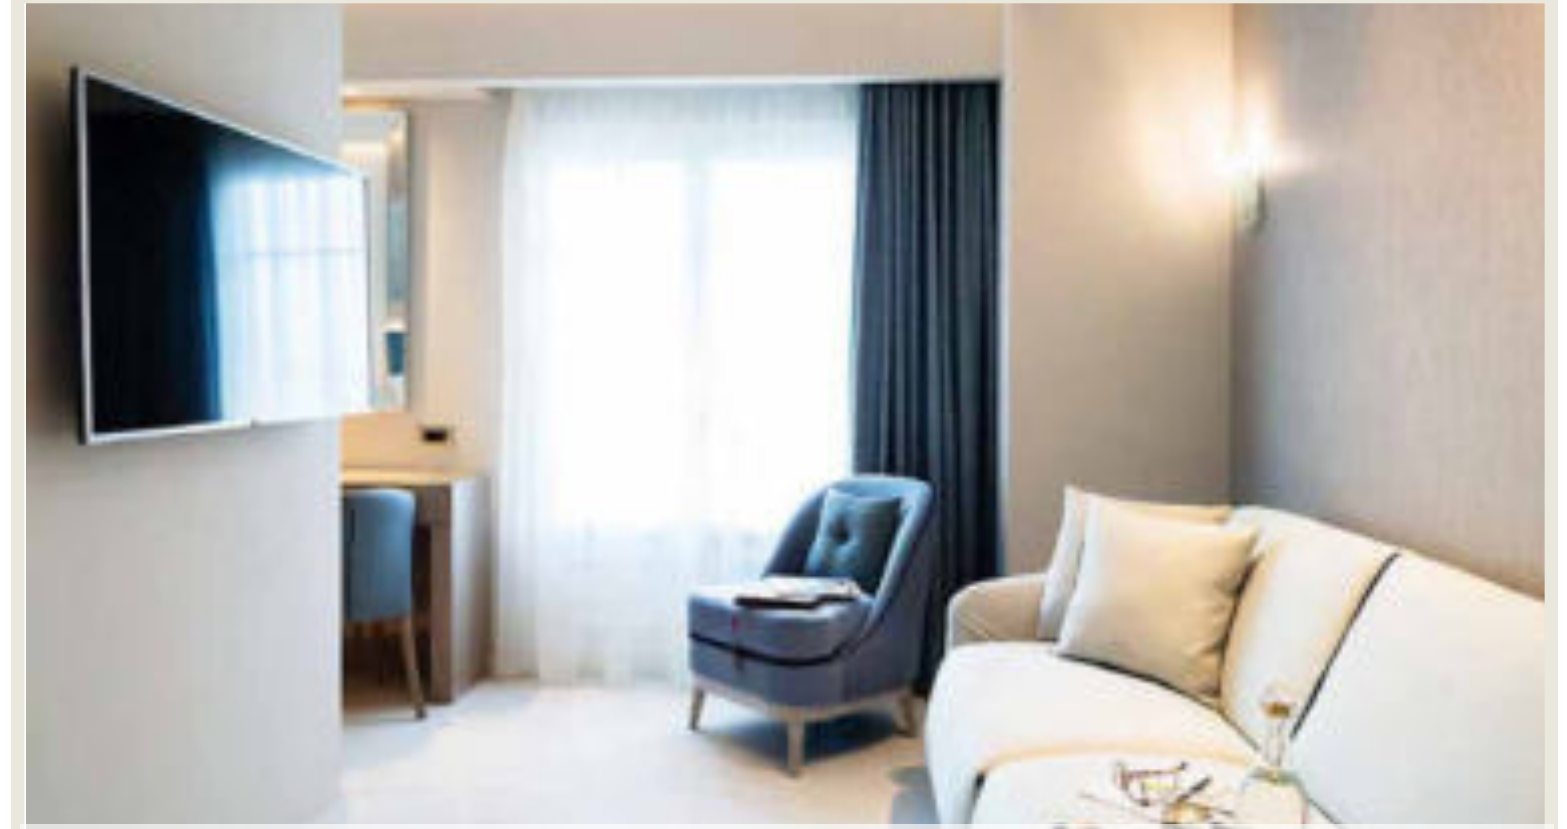

WOODEN CHAIRS

WOODEN CHAIRS

CAFE BAR GELUK ATHENS

HOTEL IKOS ARIA KOS

S3475S  
46X41X109

MA307S | MA1642S  
61X53X96 | 48X53X101,5

MA306  
61X64X101

MA307  
61X64X89