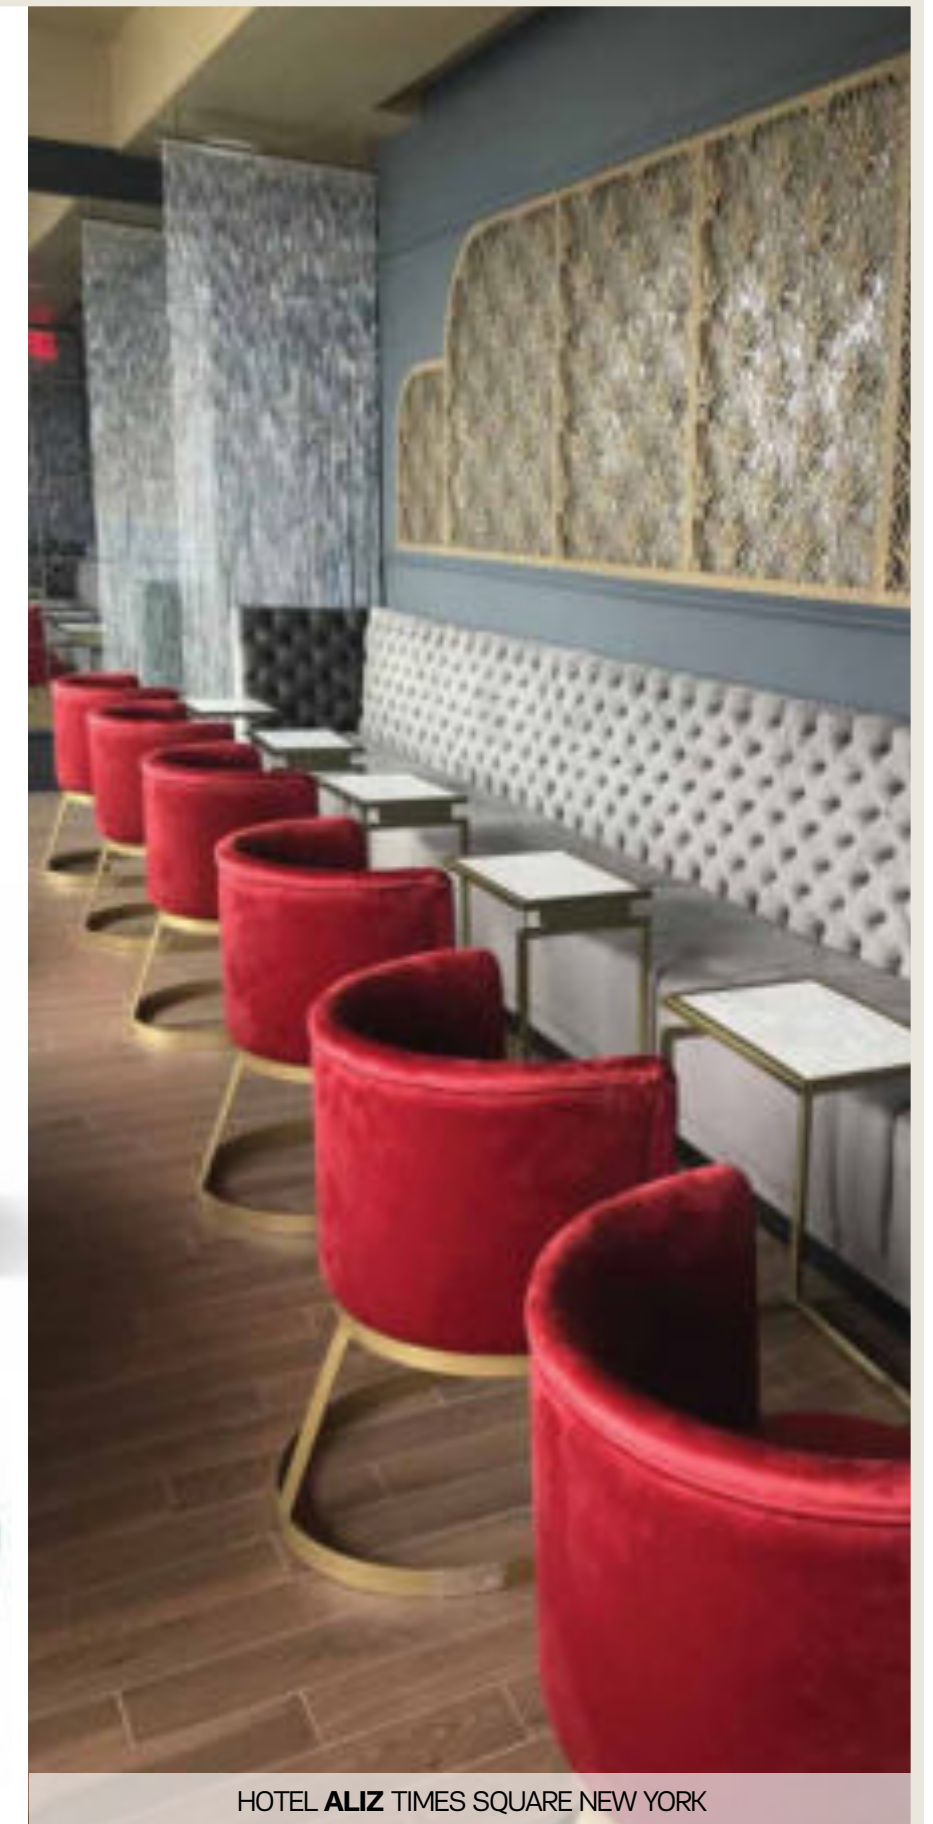

CH758

HOTEL **ALIZ** TIMES SQUARE NEW YORK