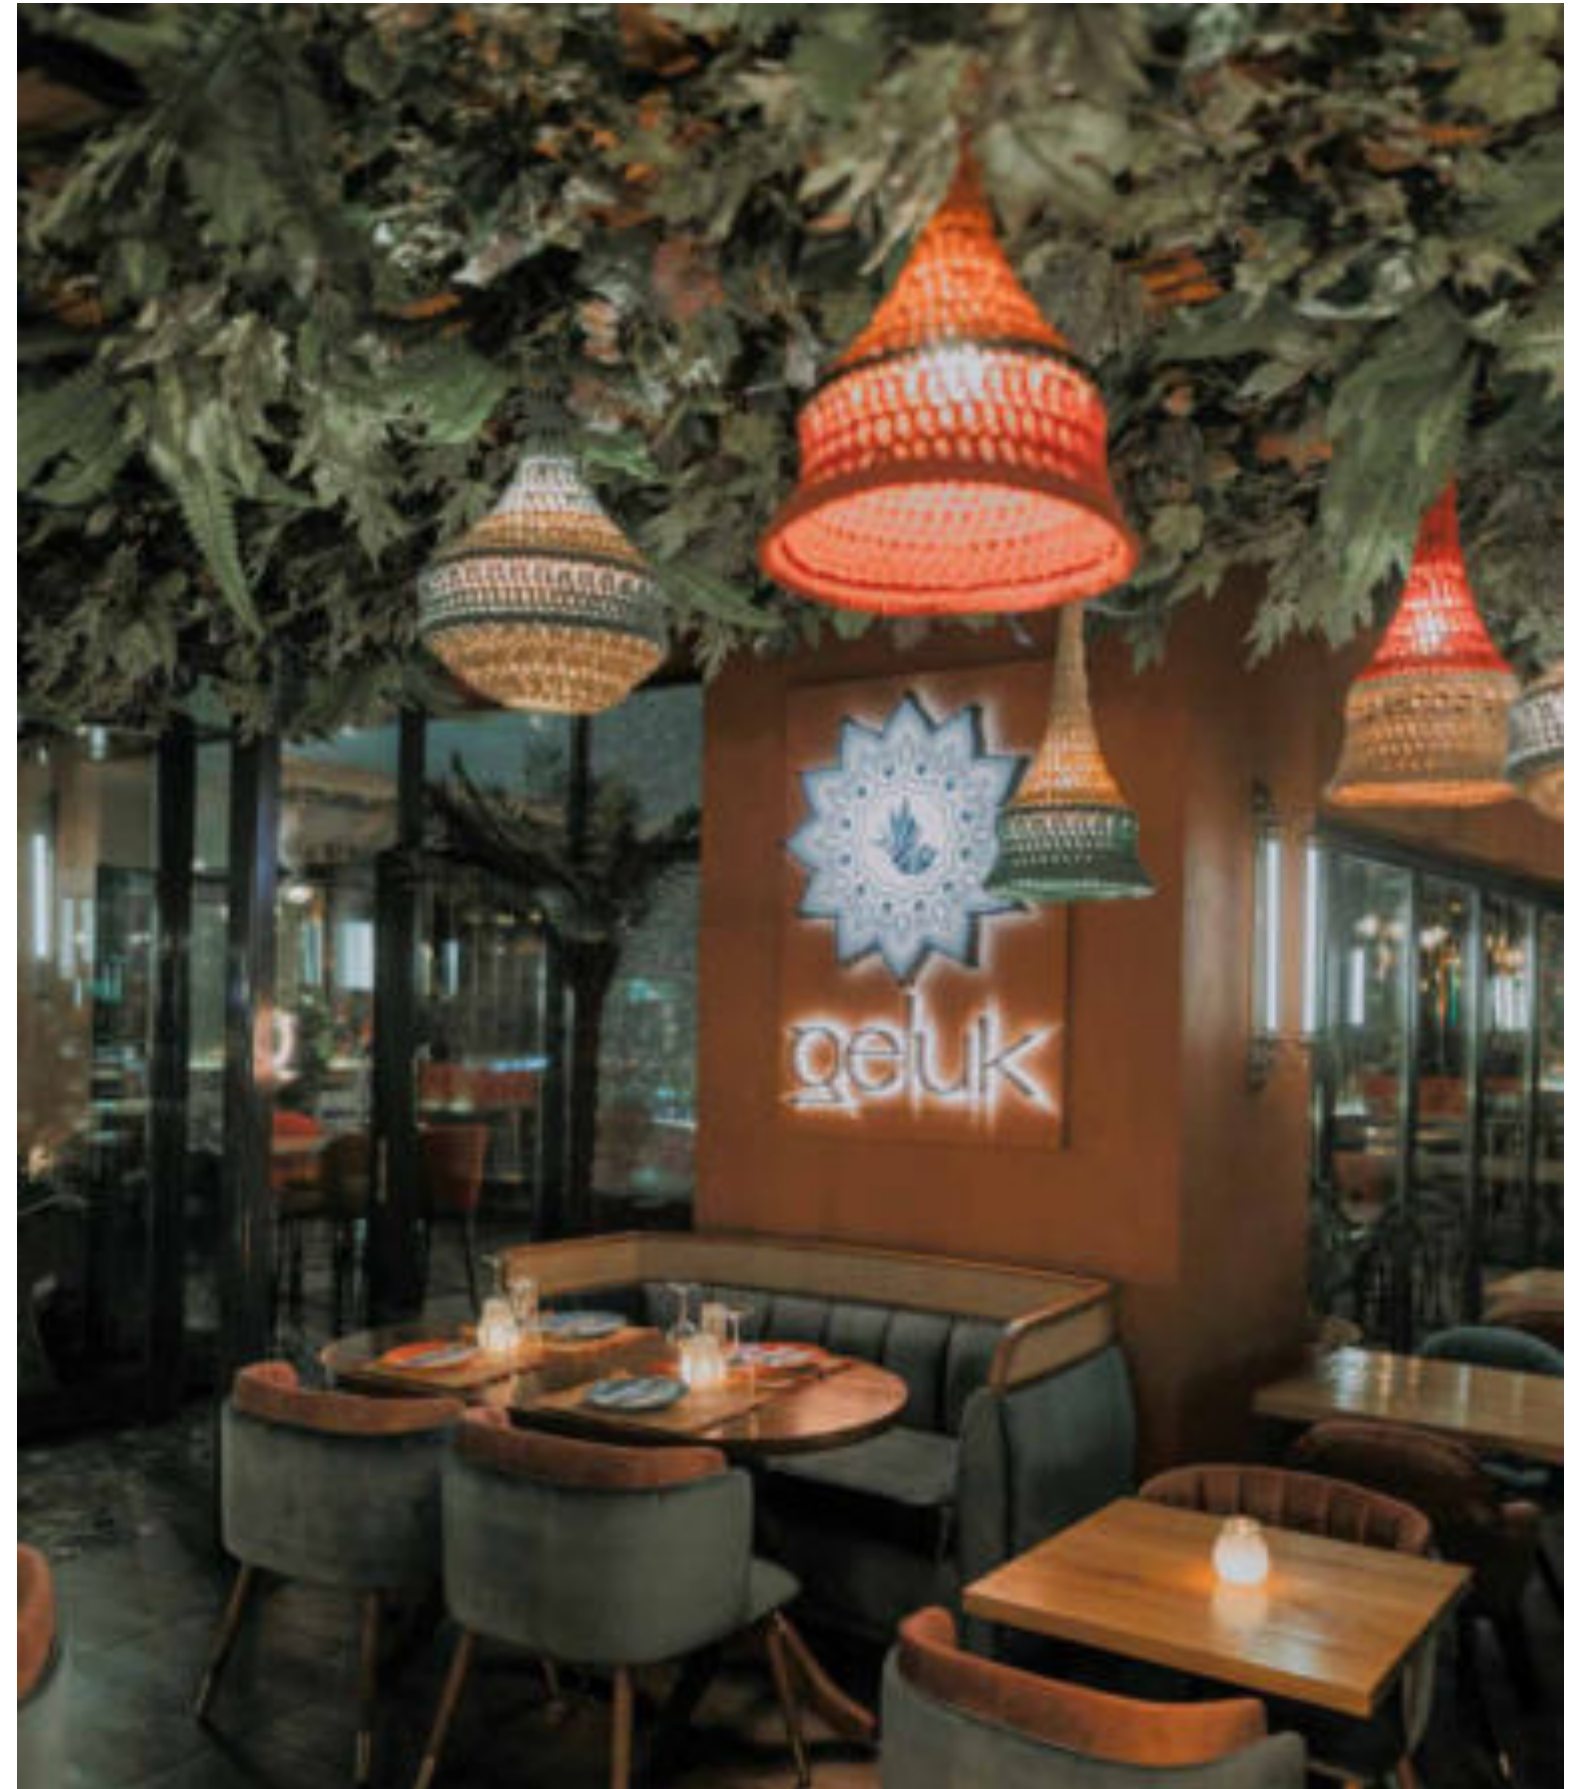

S O F A S

W O O D E N  
C H A I R S

WOODEN CHAIRS

HOTEL IKOS ARIA KOS

CAFE BAR GELUK ATHENS

WOODEN CHAIRS

**CH283**  
52X50X90

**CH106**  
60X80X110