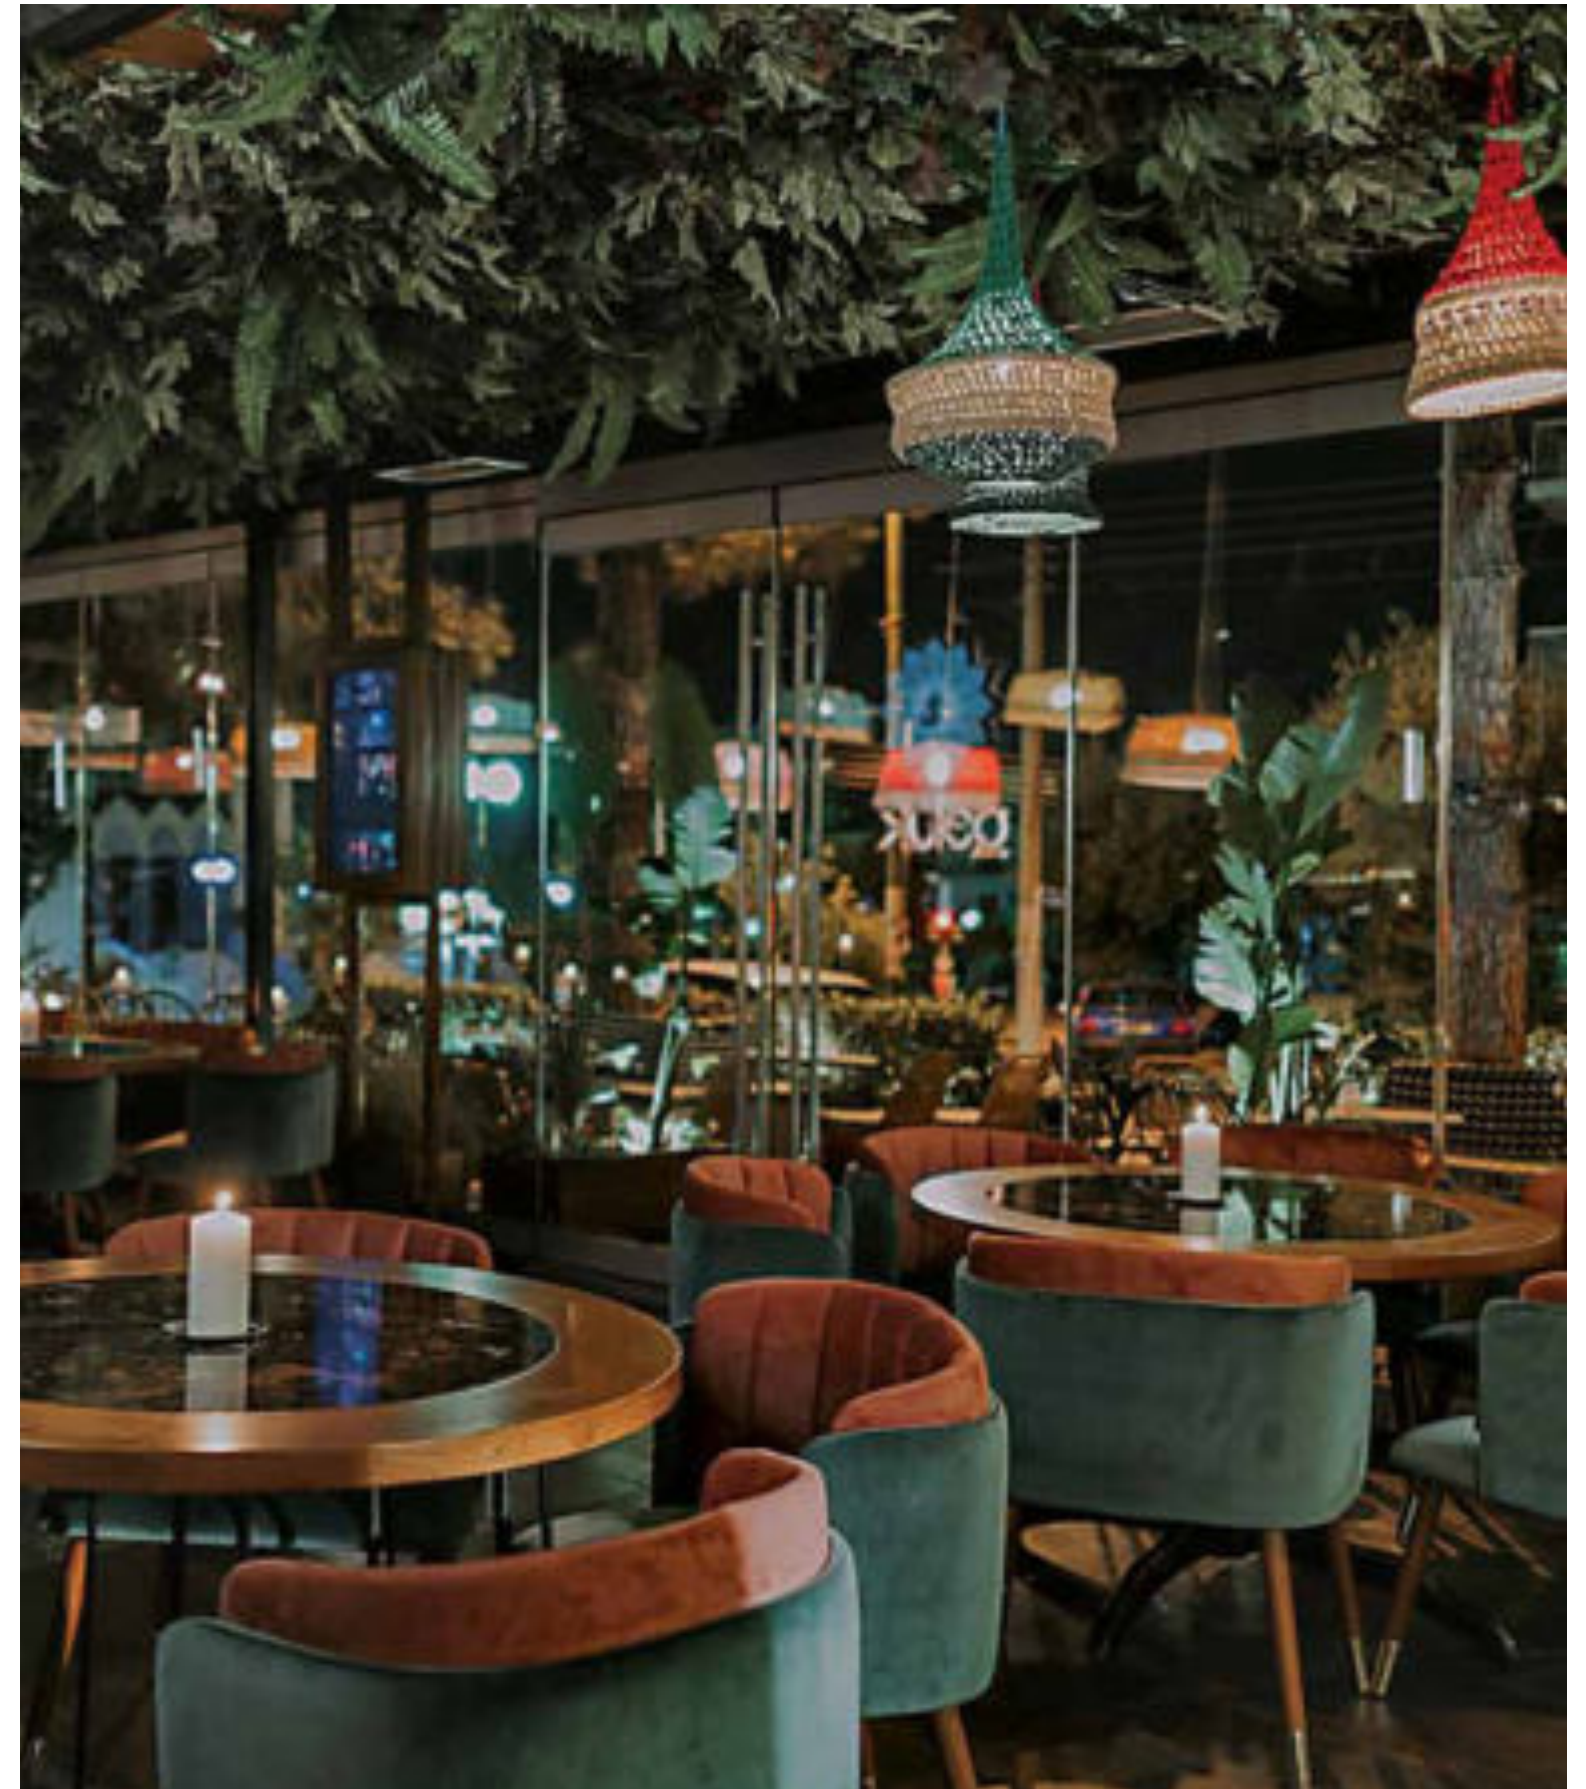

WOODEN CHAIRS

WOODEN CHAIRS

CAFE BAR GELUK ATHENS

HOTEL IKOS ARIA KOS

S3475S  
46X41X109

MA307S | MA1642S  
61X53X96 | 48X53X101,5

MA306  
61X64X101

MA307  
61X64X89