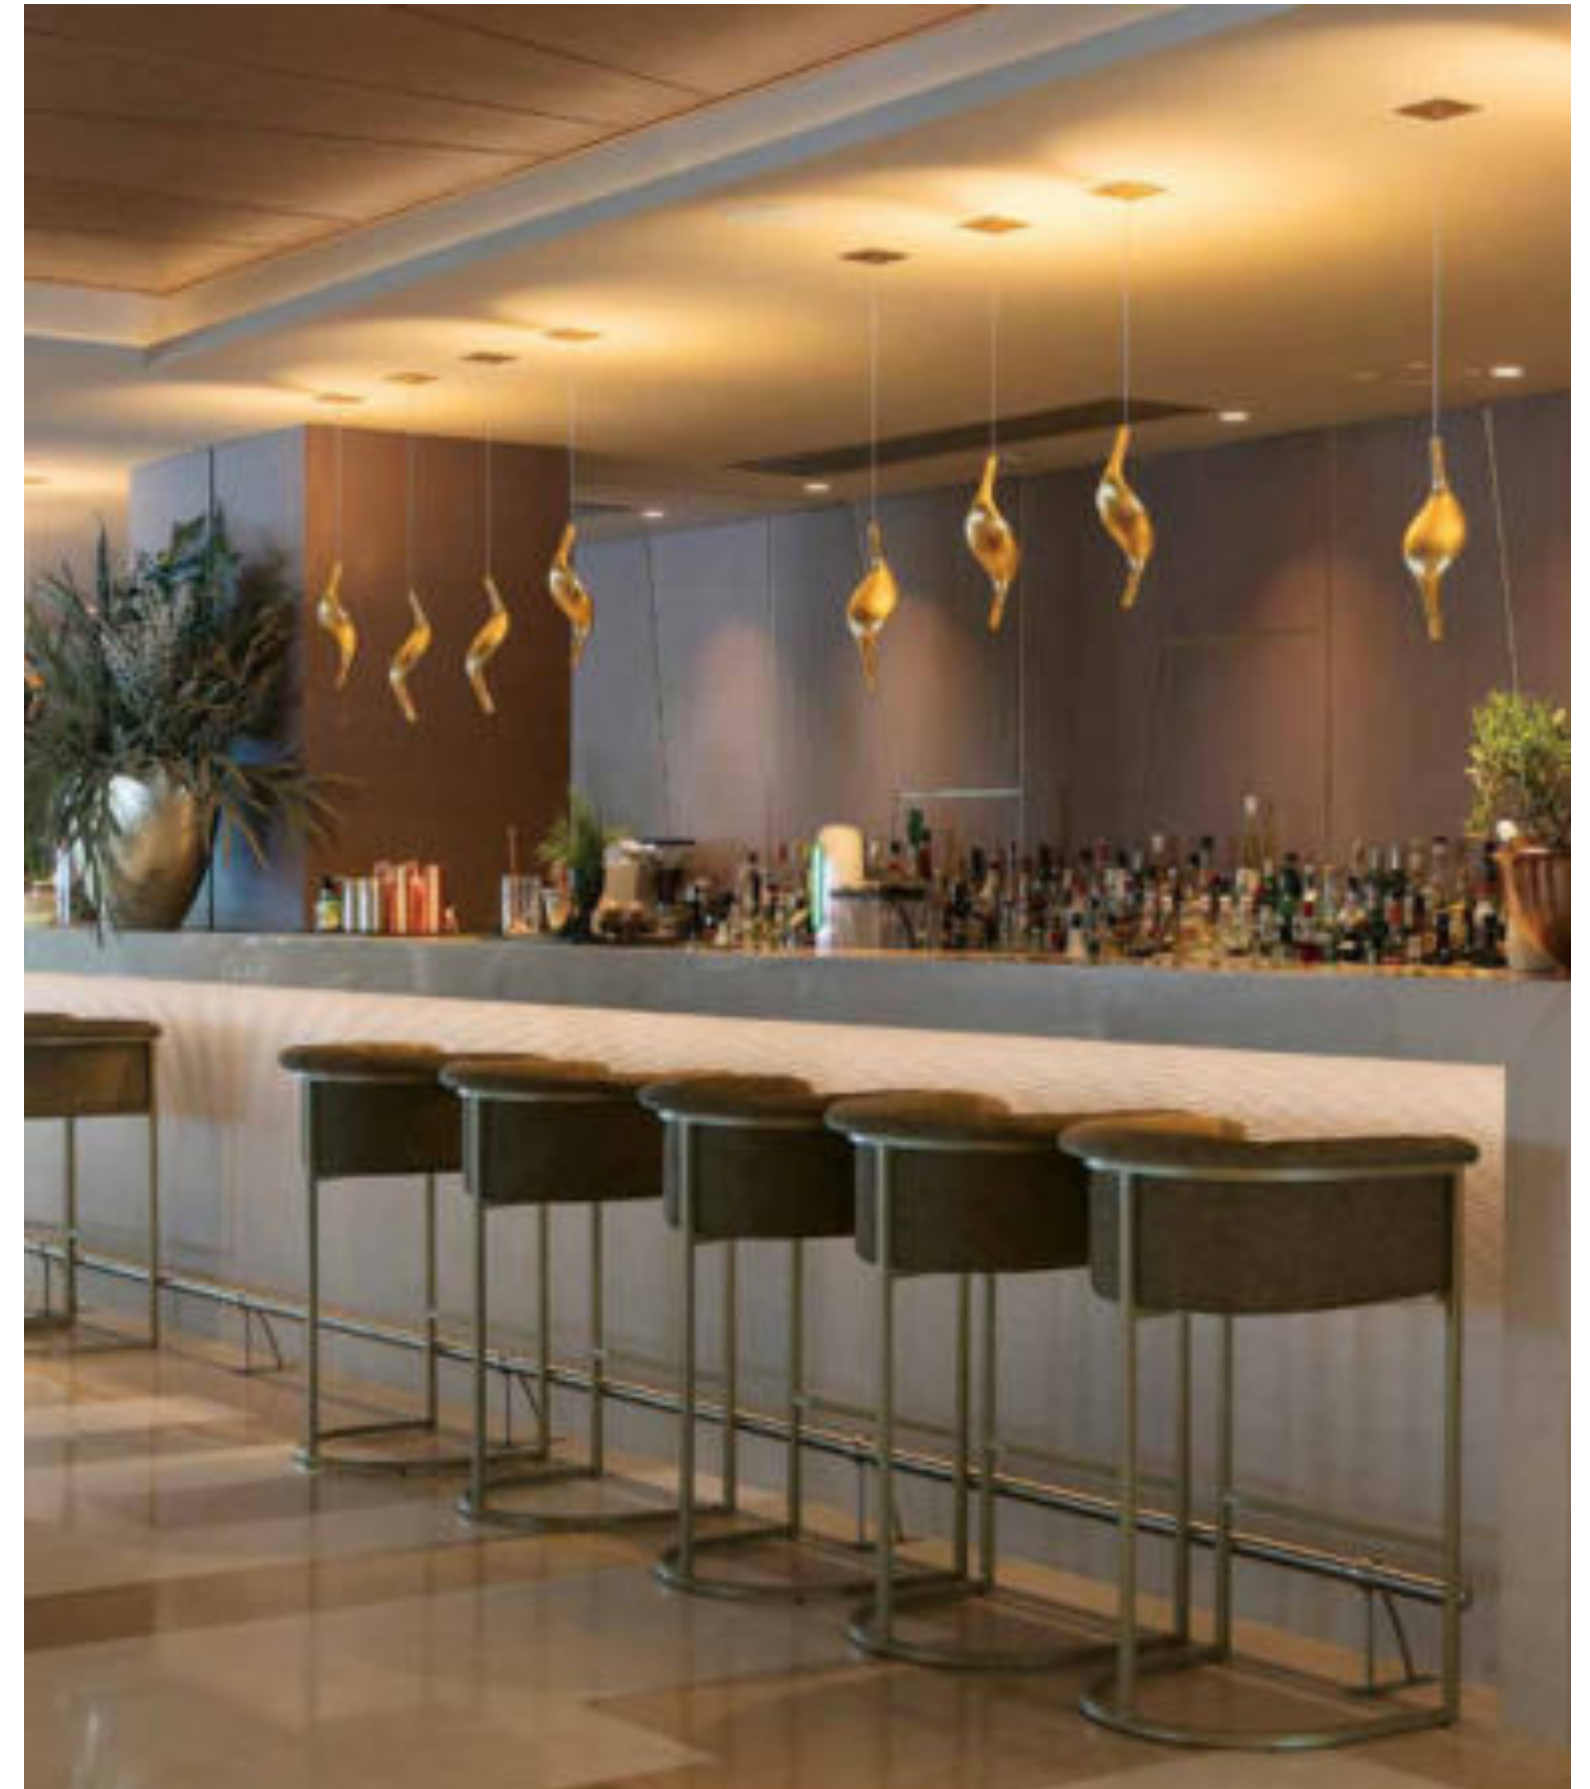

HOTEL IKOS DASSIA CORFU

S T O O L S

S T O O L S