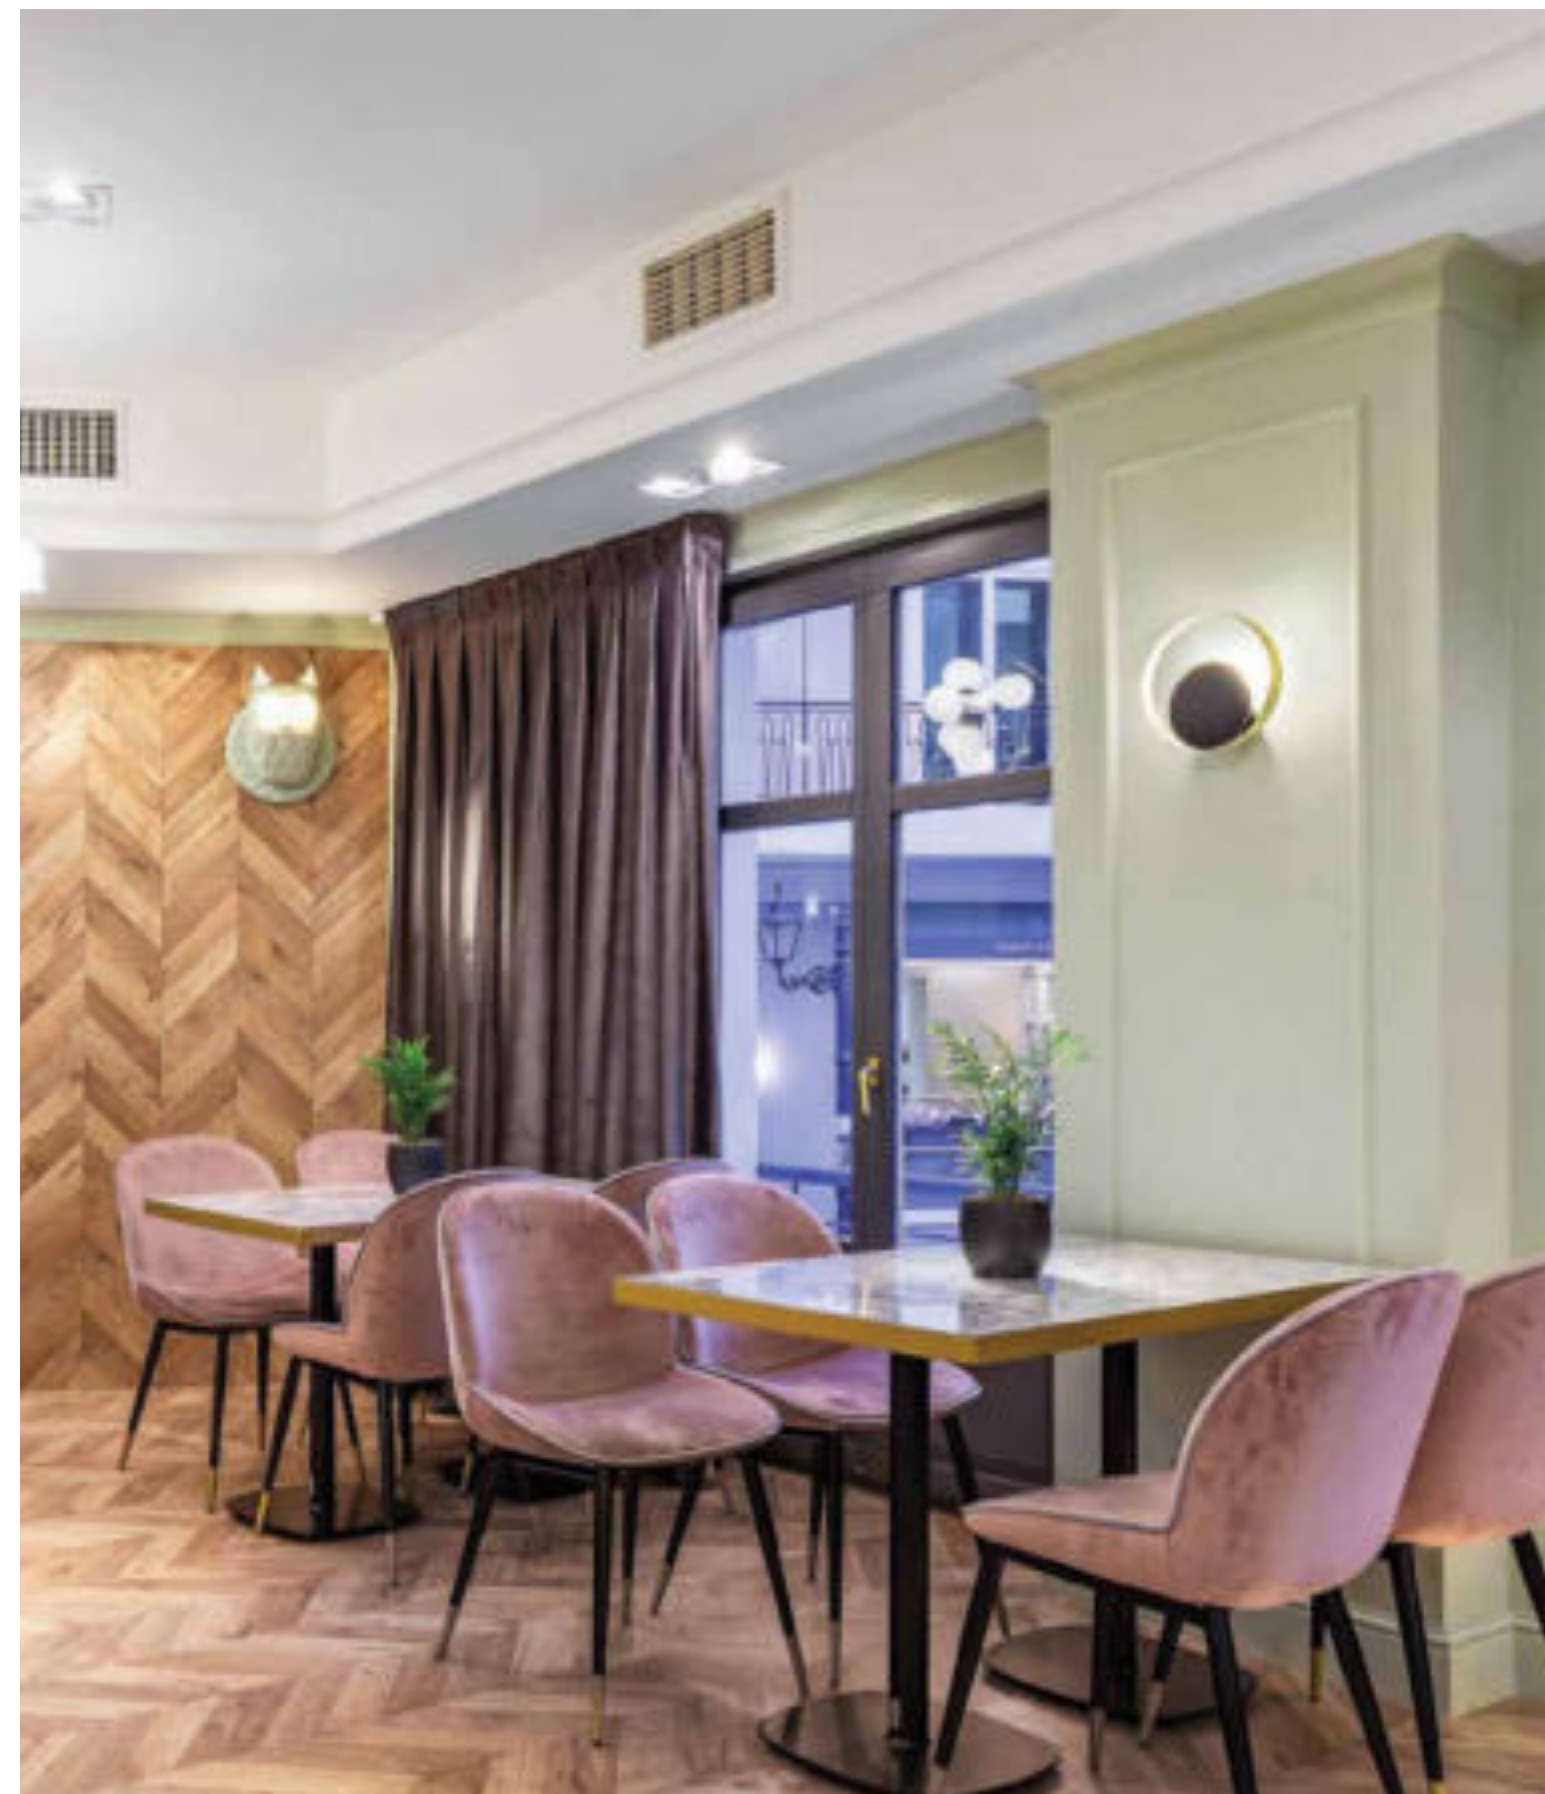

RESTAURANT **KOOKOOVAYA** XANTHI

M O D E R N C H A I R S

M O D E R N C H A I R S