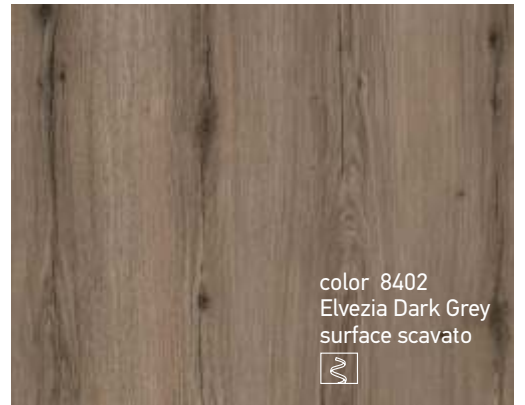

color 9302
Anziano Grey
surface intra

INTRA Collection

Natural Collection

Natural Collection

color 8802
Old Wood
surface scavato

color 7402
Outdoor Pine
surface scavato

color 7502
Metropolitan
surface soft

color 1194
Concrete
surface soft