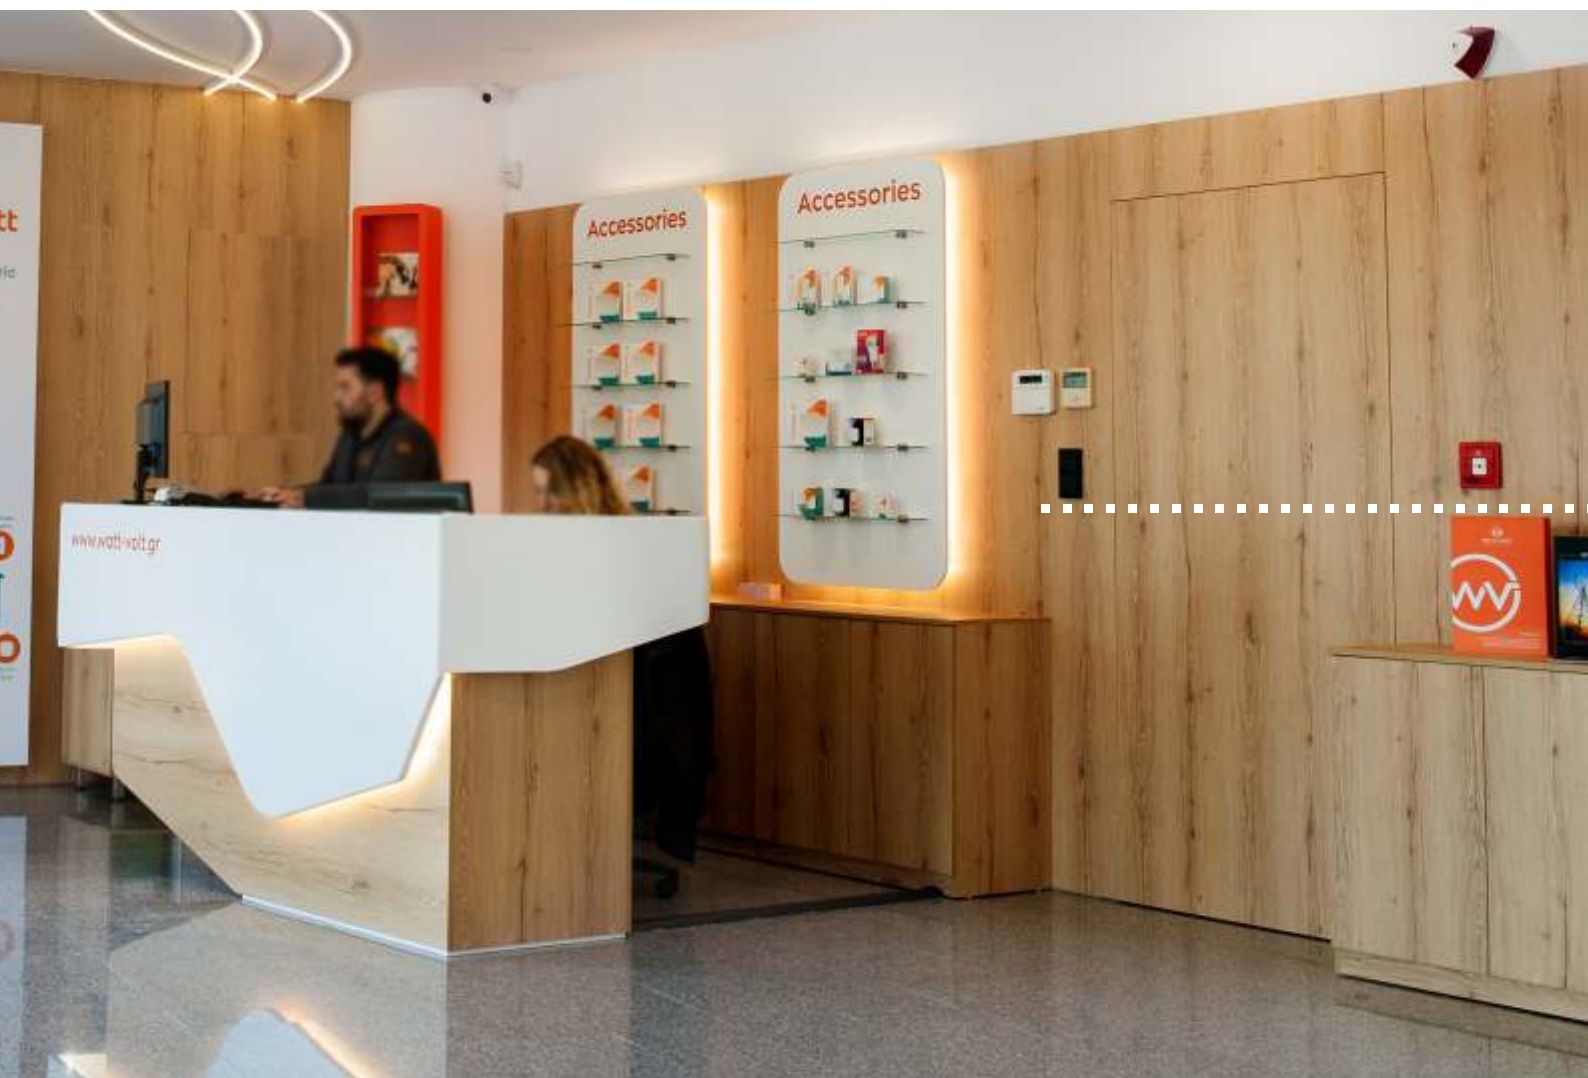

Σημασία δεν έχει μόνο το υλικό. Σημασία έχουν οι αστείρευτες δυνατότητές του. Η δημιουργικότητα του σχεδιαστή μπορεί να δώσει υπεραξία και να μετατρέψει μία οικονομική πρώτη ύλη σε πολύτιμο και ακριβό κόσμημα!

The material isn't important itself. It's very significant as well how many possibilities there are by its uses. The designer's creativity can turn an affordable raw material into an expensive and precious jewel!

Natural Collection

color 9202
Ice Oak Natural
surface scavato