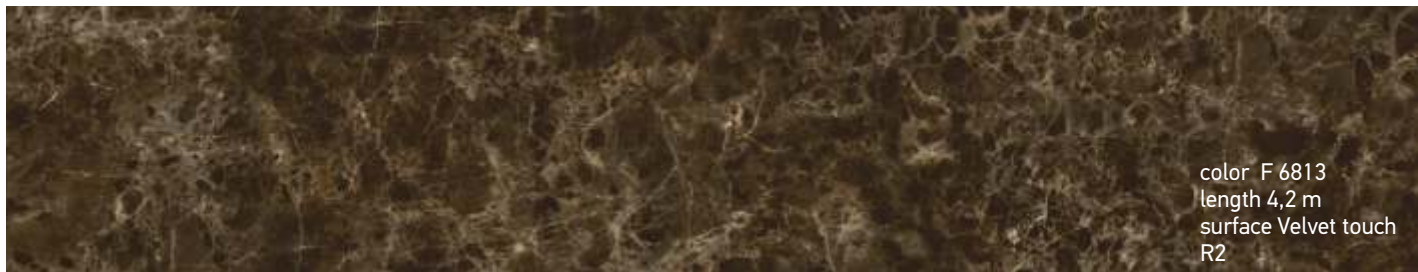

Exclusive Collection