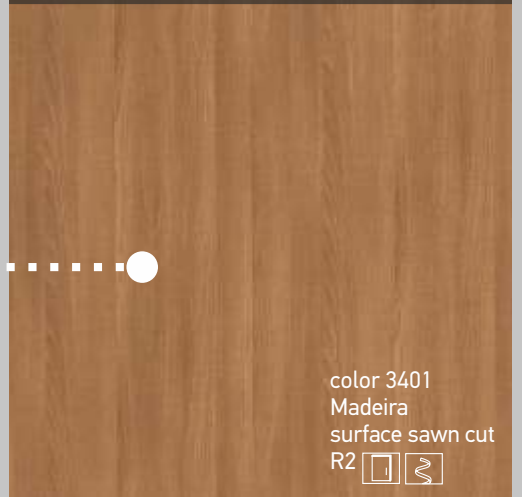

color 3401
Madeira
surface sawn cut
R2  

SURFACES

technical characteristics

surface:

intra, matrix, microline, scavato, sawn cut, woodpore, shagreen, soft, smooth

= CABINET DOOR

interfacing material:

chipboard & medium density fiberboard (mdf)
one or both sides of the panel