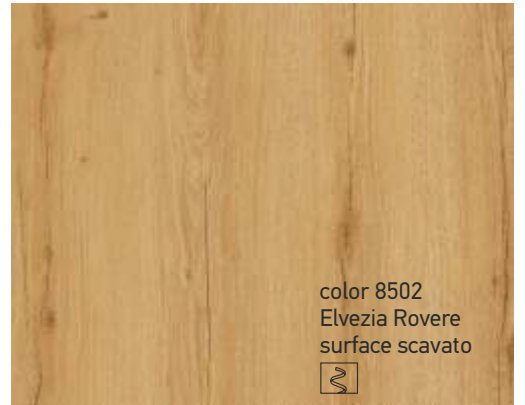

color 9302
Anziano Grey
surface intra

INTRA Collection

Natural Collection

Natural Collection

color 8802
Old Wood
surface scavato

color 7402
Outdoor Pine
surface scavato

color 7502
Metropolitan
surface soft

color 1194
Concrete
surface soft