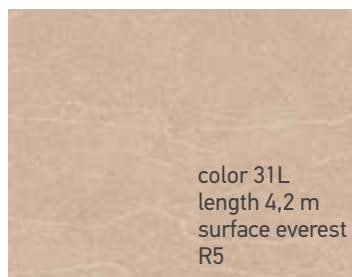

Exclusive Collection