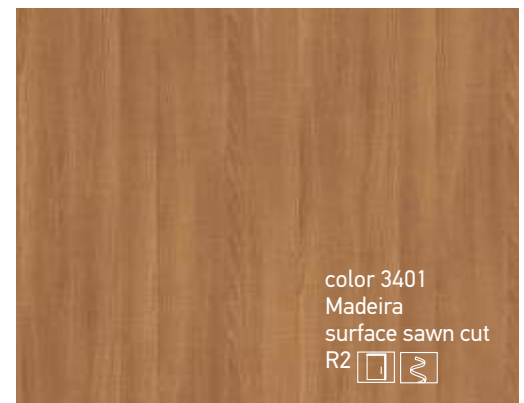

Superior Collection