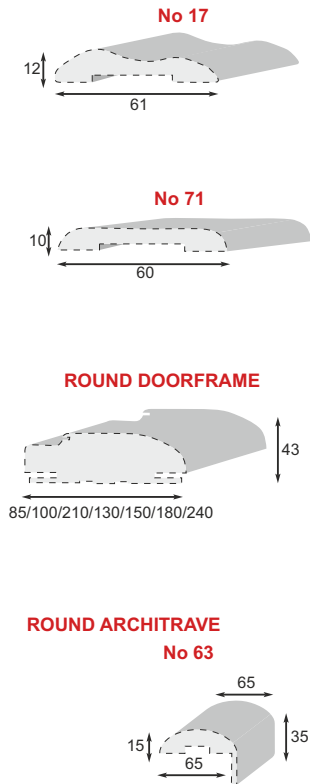

SPECIAL PRODUCTIONS

SKIRTING

WALL PANELING

FOR CABINET DOORS

ARMED DOORS

FOR DOORS

FOR DOORS

FOR KITCHEN

FOR KITCHEN