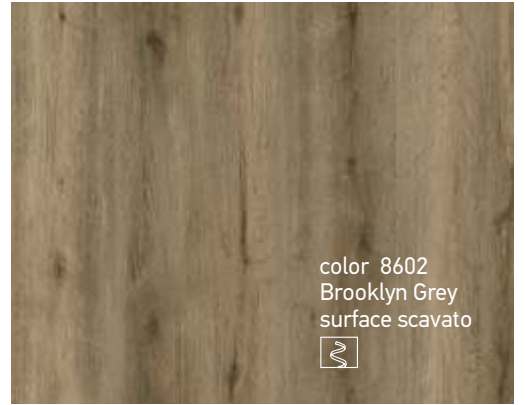

color 9302
Anziano Grey
surface intra

INTRA Collection

Natural Collection

Natural Collection

color 8802
Old Wood
surface scavato

color 7402
Outdoor Pine
surface scavato

color 7502
Metropolitan
surface soft

color 1194
Concrete
surface soft

color 1094
Fishbone Beige
surface scavato

Superior Collection

color 504
Oak Rustic Dark
surface sawn cut
R2 

color 502
Oak Rustic
surface sawn cut
R2 

color 503
Light Oak Rustic
surface sawn cut
R2 

color 406
Dark Pine
surface scavato
R2  