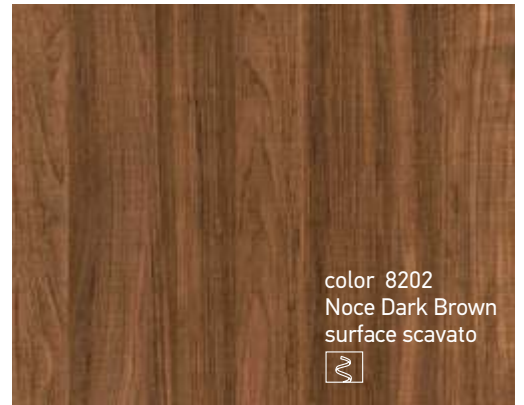

color 9302
Anziano Grey
surface intra

INTRA Collection

Natural Collection

Natural Collection

color 8802
Old Wood
surface scavato

color 7402
Outdoor Pine
surface scavato

color 7502
Metropolitan
surface soft

color 1194
Concrete
surface soft