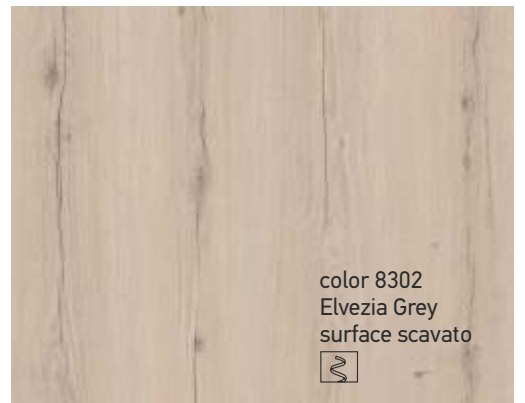

color 9302
Anziano Grey
surface intra

INTRA Collection

Natural Collection

Natural Collection

color 8802
Old Wood
surface scavato

color 7402
Outdoor Pine
surface scavato

color 7502
Metropolitan
surface soft

color 1194
Concrete
surface soft