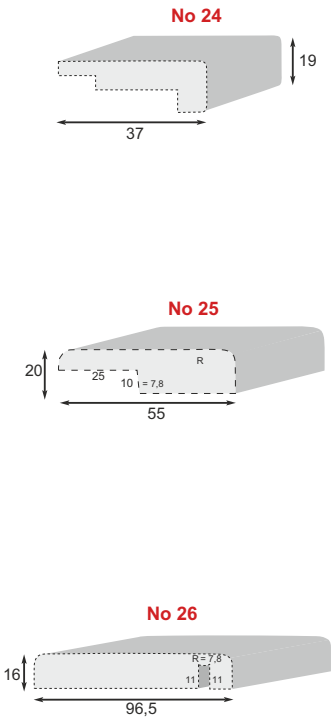

ARMED DOORS