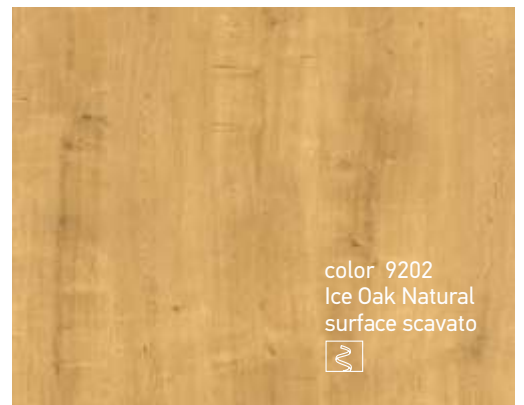

Classic Collection

Χρώματα διαχρονικά. Επιλογές που αντέχουν στον χρόνο.

A timeless color variety. An overtime choice.

INTRA Collection

color 9303
Anziano Natural
surface intra

color 9305
Anziano Dark Brown
surface intra

color 9302
Anziano Grey
surface intra

INTRA Collection

Natural Collection

Natural Collection

color 8802
Old Wood
surface scavato

color 7402
Outdoor Pine
surface scavato

color 7502
Metropolitan
surface soft

color 1194
Concrete
surface soft