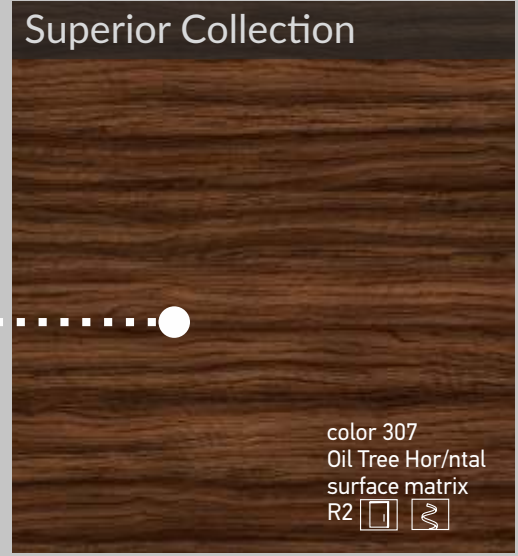

Superior Collection

color 307
Oil Tree Horizontal
surface matrix
R2