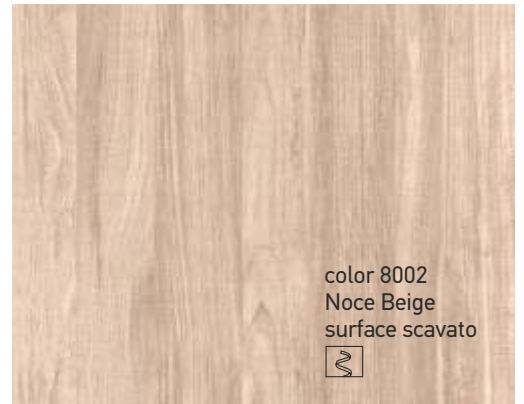

color 9302
Anziano Grey
surface intra

INTRA Collection

Natural Collection

Natural Collection

color 8802
Old Wood
surface scavato

color 7402
Outdoor Pine
surface scavato

color 7502
Metropolitan
surface soft

color 1194
Concrete
surface soft