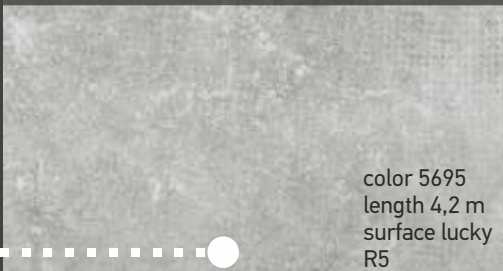

Exclusive Collection

color 5695
length 4,2 m
surface lucky
R5