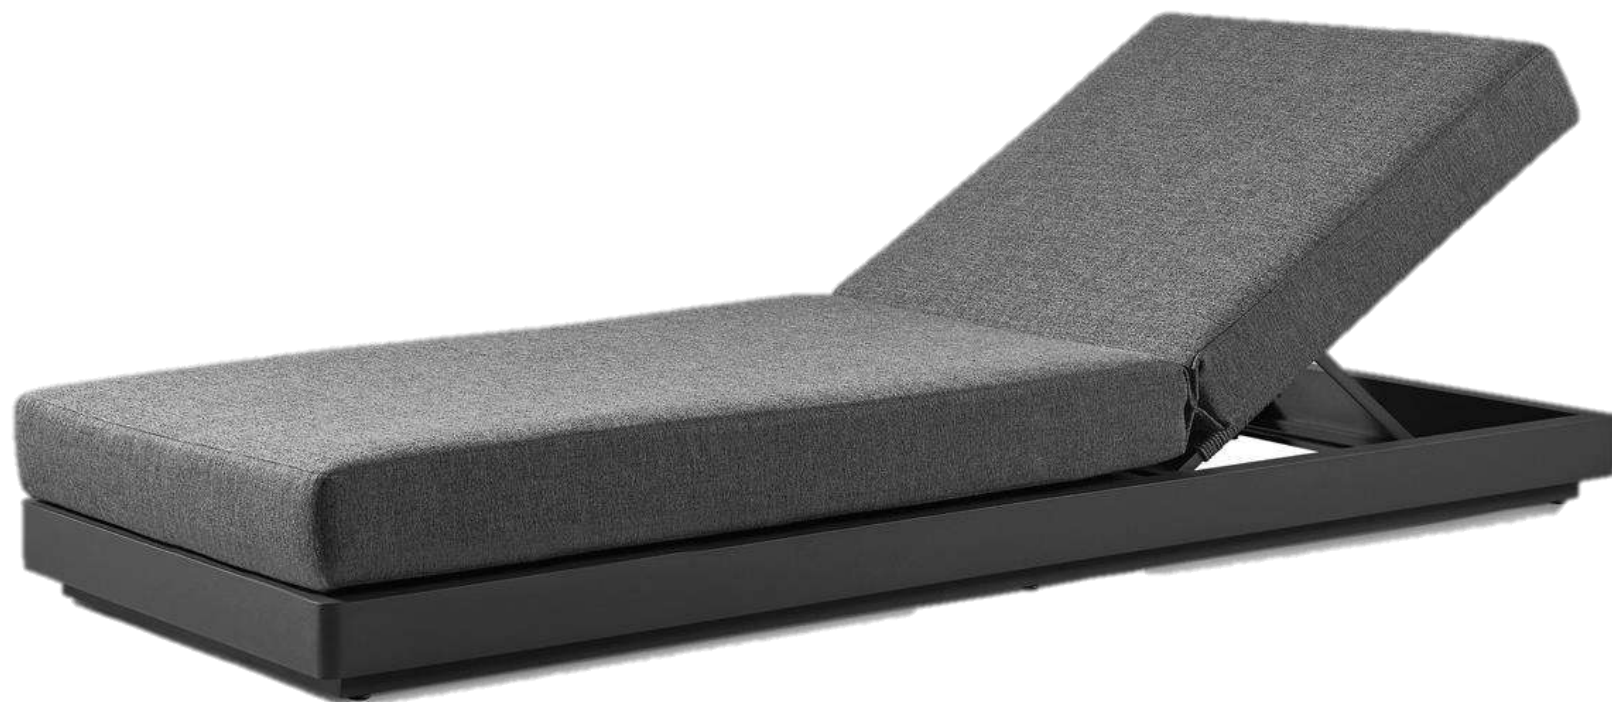

mexil
2022 Outdoor living

Aluminum & Weaving

DC8800
series

Lounge Armchair : cm 85*84*63h
Lounge Sofa : cm 180*84*63h
Coffee Table : cm 140*70*32h

Lounge Sofa L/R : cm 180*84*63h
Chaise : cm 160*90*32h

Daybed : cm 160*180*63h