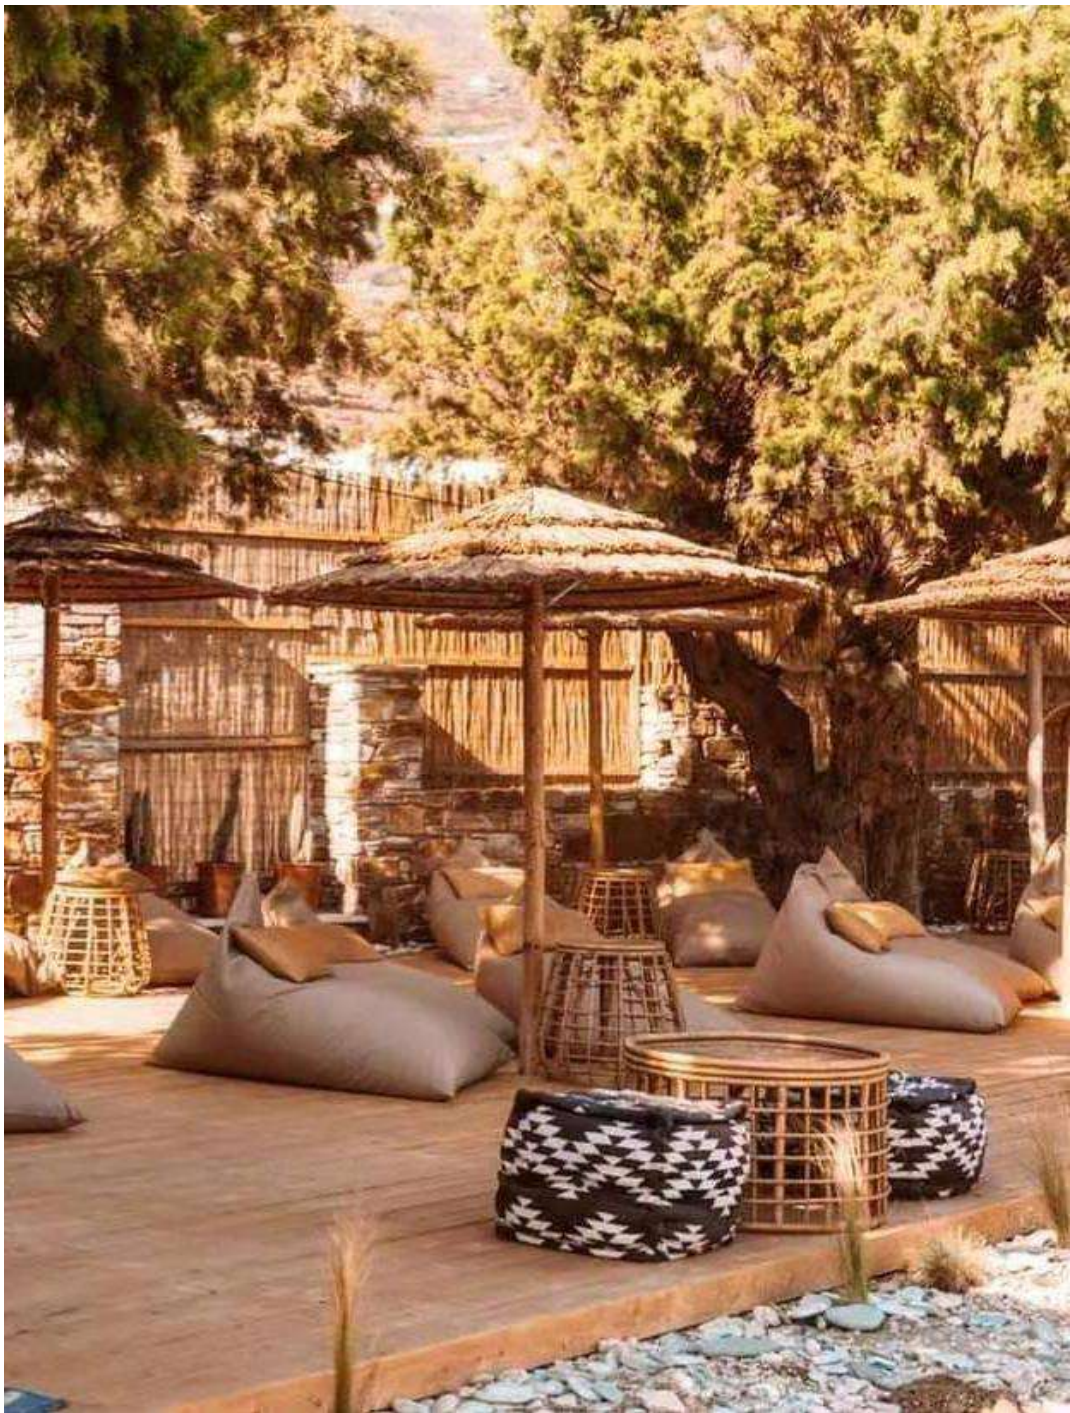

DC1158 : cm 85*70*118h / AS120 : cm 130*130*230h / AS116 : cm 175*175*230h
DC5610 : cm 95*76*131h / AS122 : cm 120*120*196h / AS119 : cm 120*120*196h