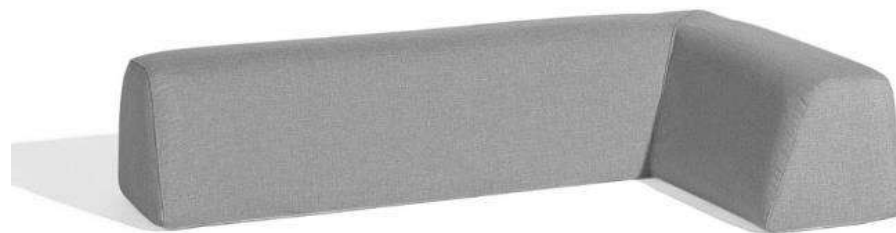

Sunlounger : cm 205*100*35h
Lounge Sofa : cm 205*100*35h
Stool / Single sofa : cm 100*100*35h
Back cushion Γ : cm 145*84*35*32h
Back cushion single : cm 78*35*32h