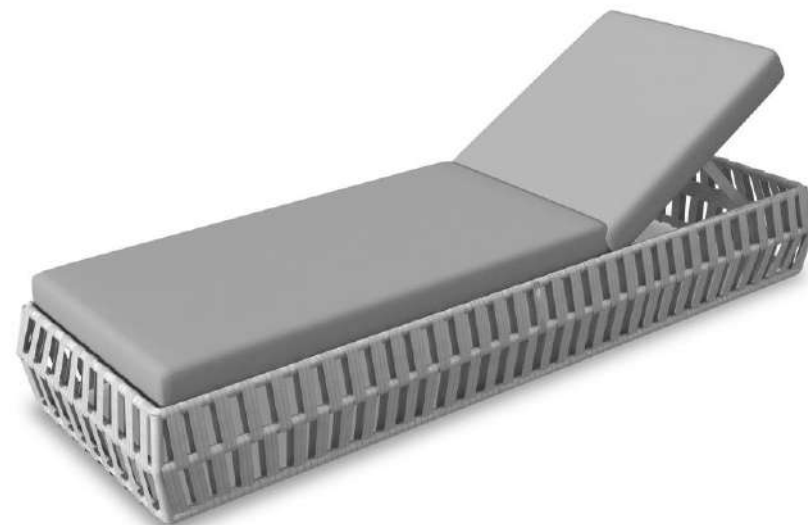

Lounge Sofa : cm 160*75*70h

DC942/942w

Lounger : cm 157*77*71h

Lounge Armchair : cm 85*75*70h

Lounge Sofa : cm 157*77*71h

Coffee Table : cm 100*50*45h

DC8806

Lounge Armchair : cm 88*88*65h
Lounge Sofa : cm 195*88*65h
Dining Armchair : cm 57*60*75h

DC781 Series

Lounge Armchair : cm 88*88*65h

Lounge Sofa : cm 195*88*65h

Dining Armchair : cm 57*60*75h

Barstool : cm 56*58*108h

Sunlounger : cm 58*63*78h

DC 935v Series

Lounge Sofa 2s : cm 143*73*71h/77h
Lounge Sofa 3s: cm 178*73*71h/77h
Lounge Armchair : cm 83*73*71h/77h