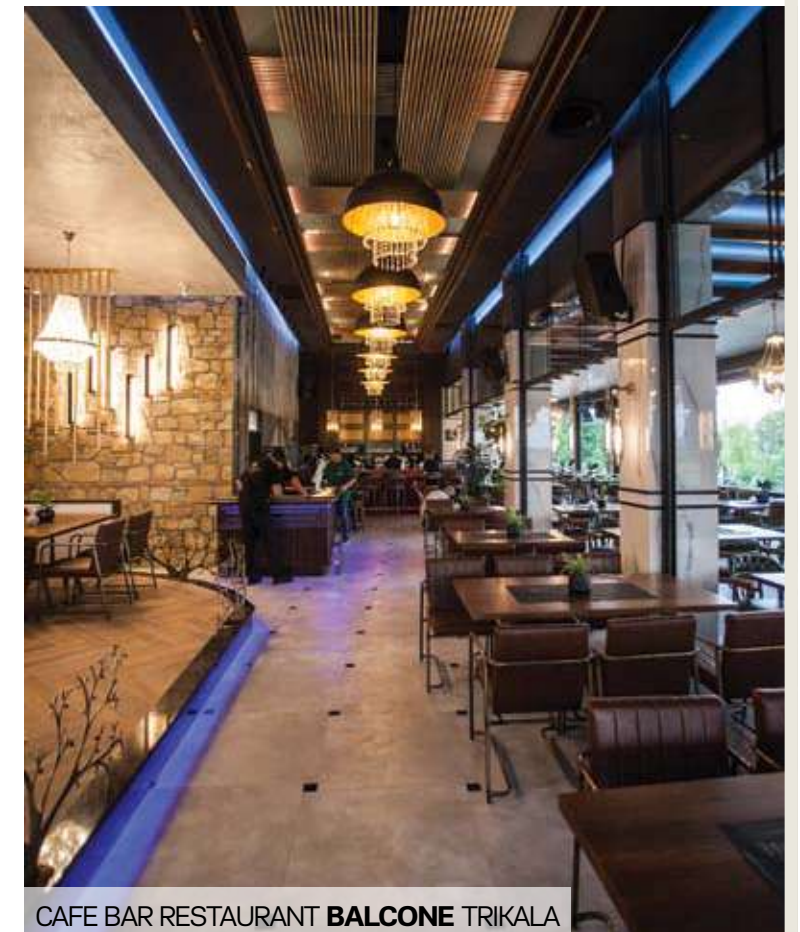

CAFE BAR RESTAURANT **BALCONE TRIKALA**

MODERN CHAIRS

MODERN CHAIRS