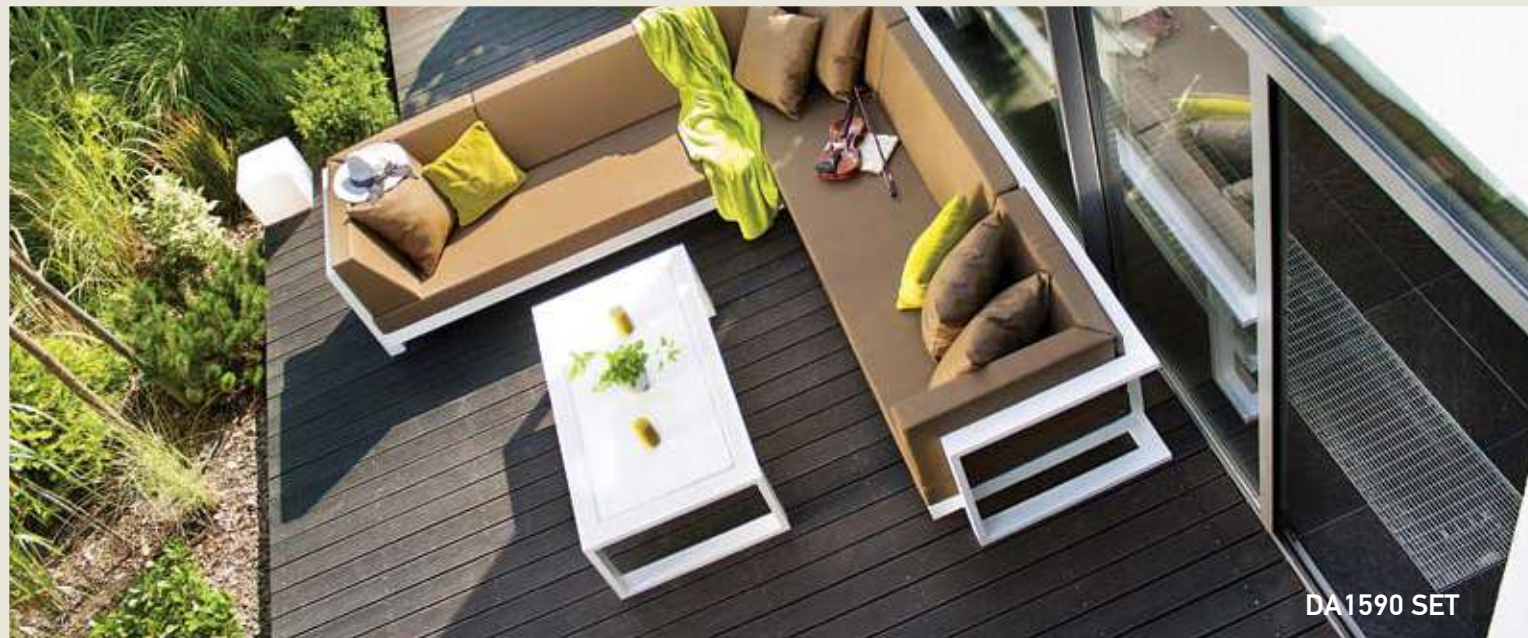

CH6974  
52X52X94

ACH606974  
57X65X82

DC6096

DC6096  
67X75X73

STL6972  
35X56X94

ACH6972  
62X67X78

HOTEL WHITE OLIVE LINDOS RHODES

DA1590 SET