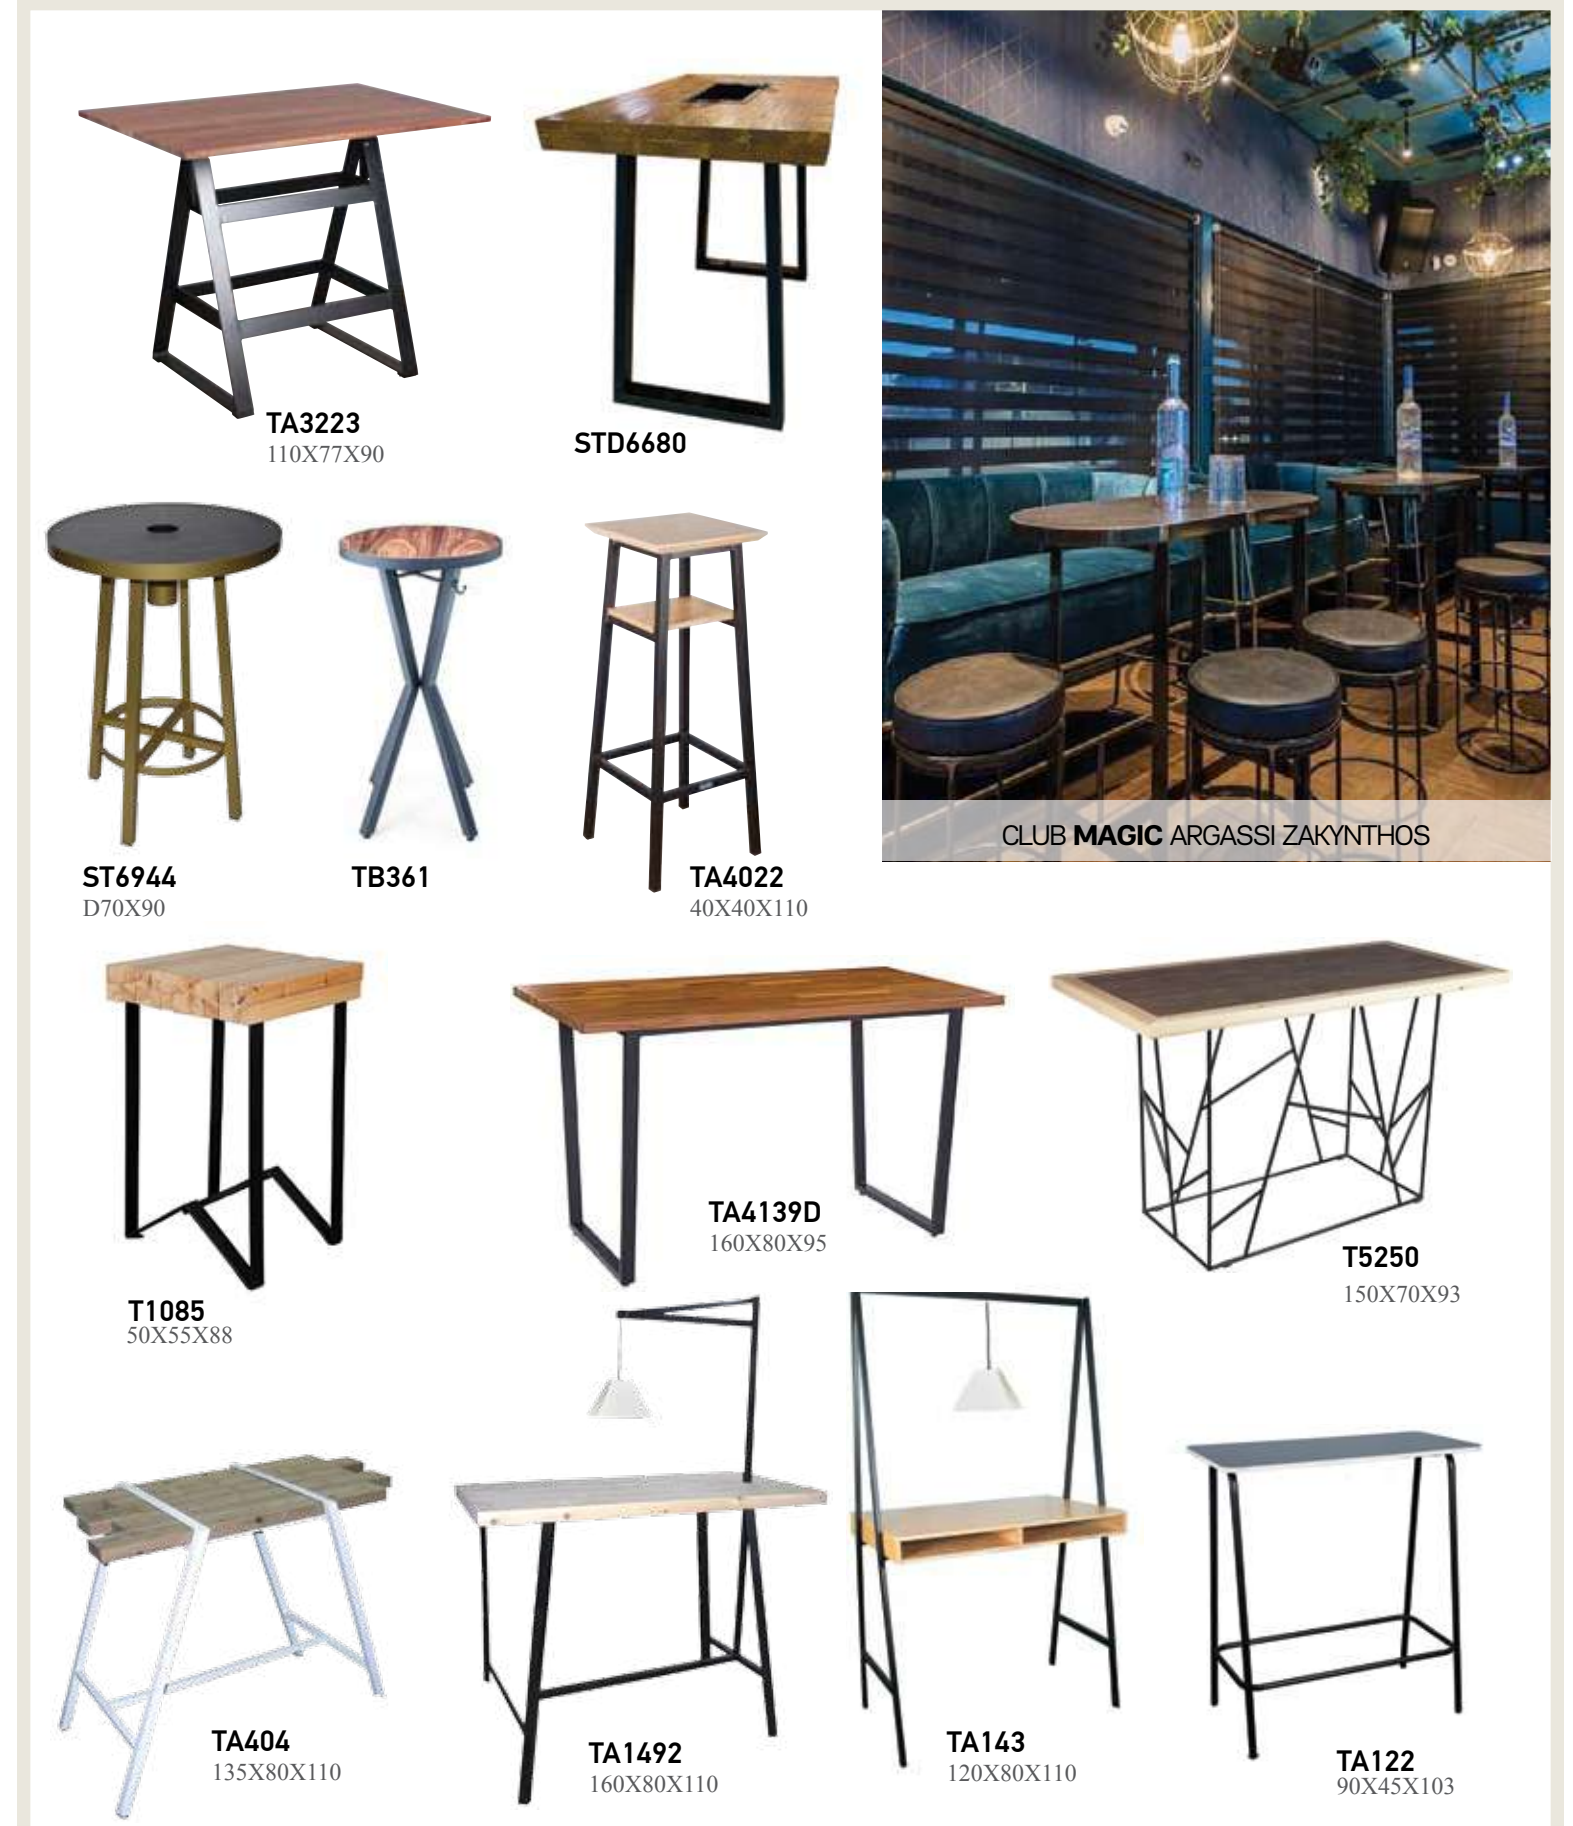

CLUB MAGIC ARGASSI ZAKYNTHOS

TA3223
110X77X90

STD6680

ST6944
D70X90

TB361

TA4022
40X40X110

T1085
50X55X88

TA4139D
160X80X95

T5250
150X70X93

TA404
135X80X110

TA1492
160X80X110

TA143
120X80X110

TA122
90X45X103