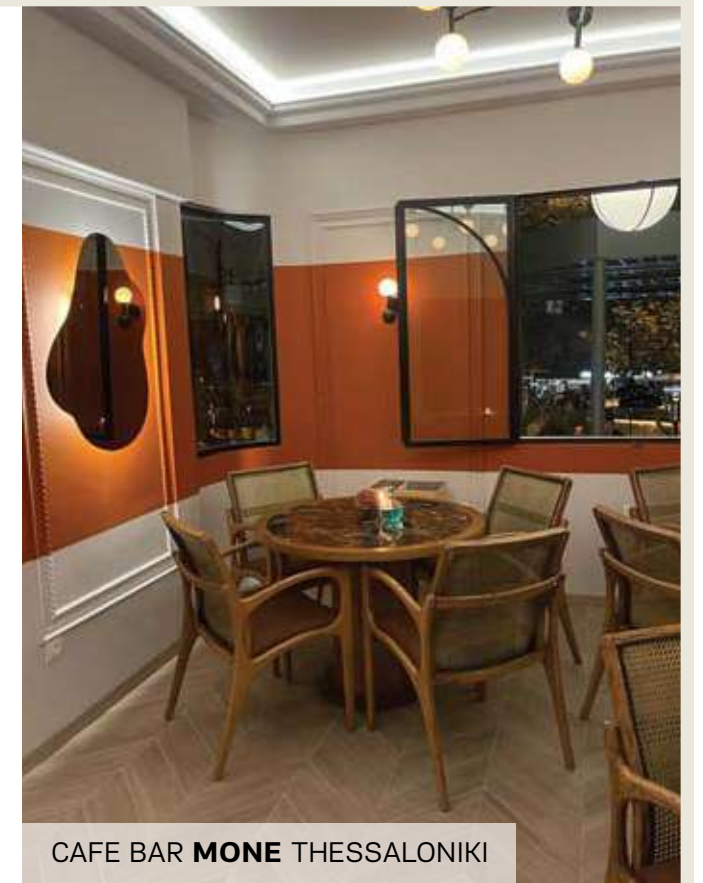

CH954  
54X57X80

CH969

CH362  
54X57X82

RESTAURANT OPSOPOION MAGGANIAI THESSALONIKI

CAFE BAR MONE THESSALONIKI

**MA189 LOUNGE**  
75X65X72

**K1279**  
66X60X77

**K1279**  
66X60X77