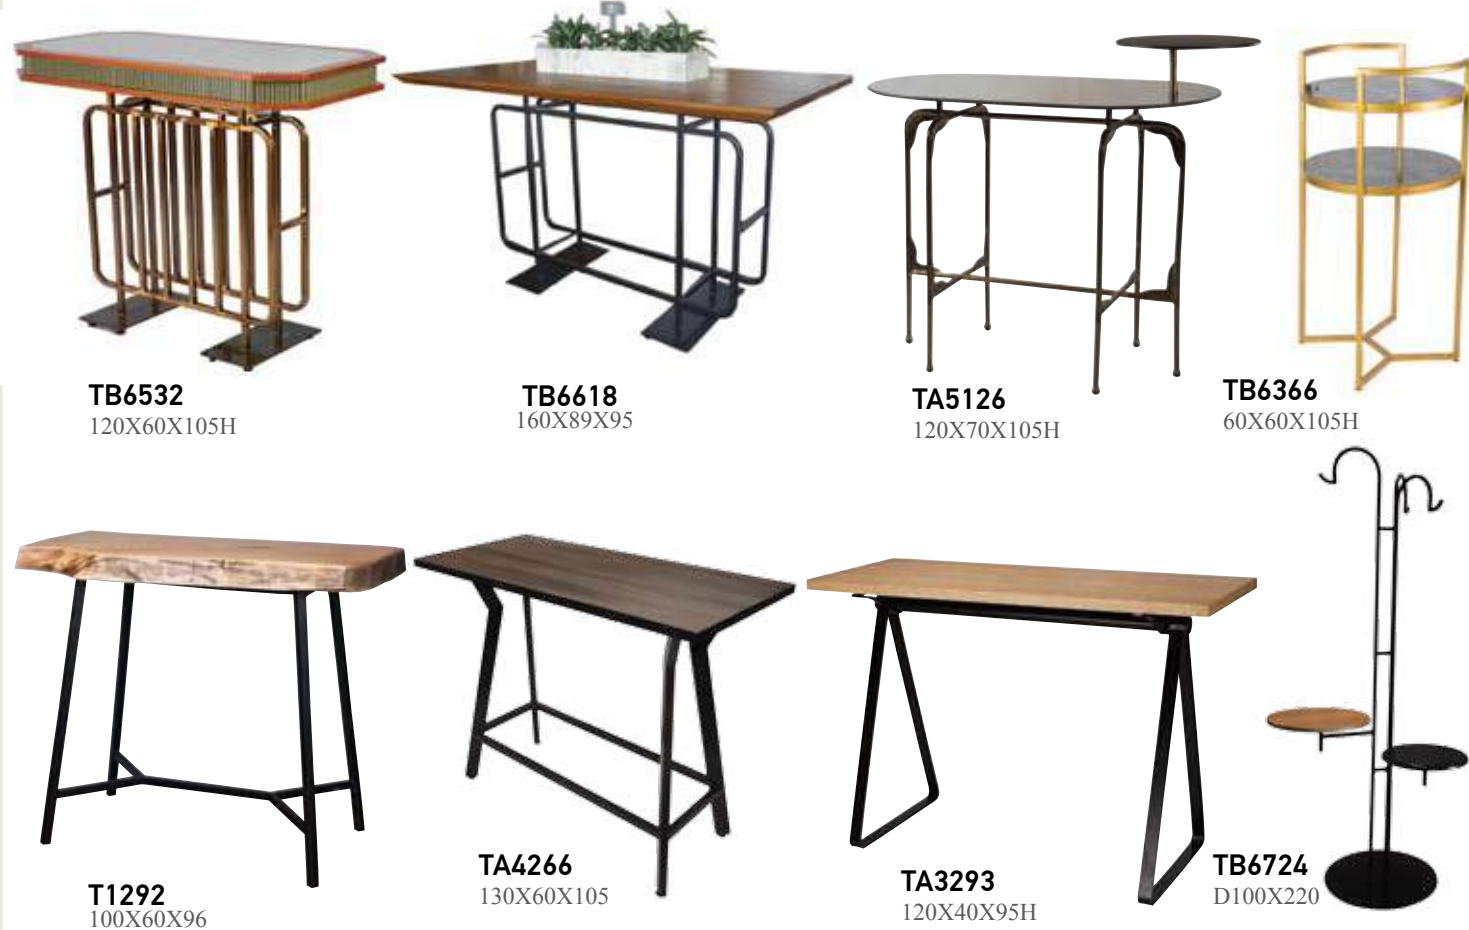

RESTAURANT THE CHOICE ROMANIA

SUITES **BALIA** ACHARAVI CORFU

TB6532
120X60X105H

TB6618
160X89X95

TA5126
120X70X105H

TB6366
60X60X105H

T1292
100X60X96

TA4266
130X60X105

TA3293
120X40X95H

TB6724
D100X220