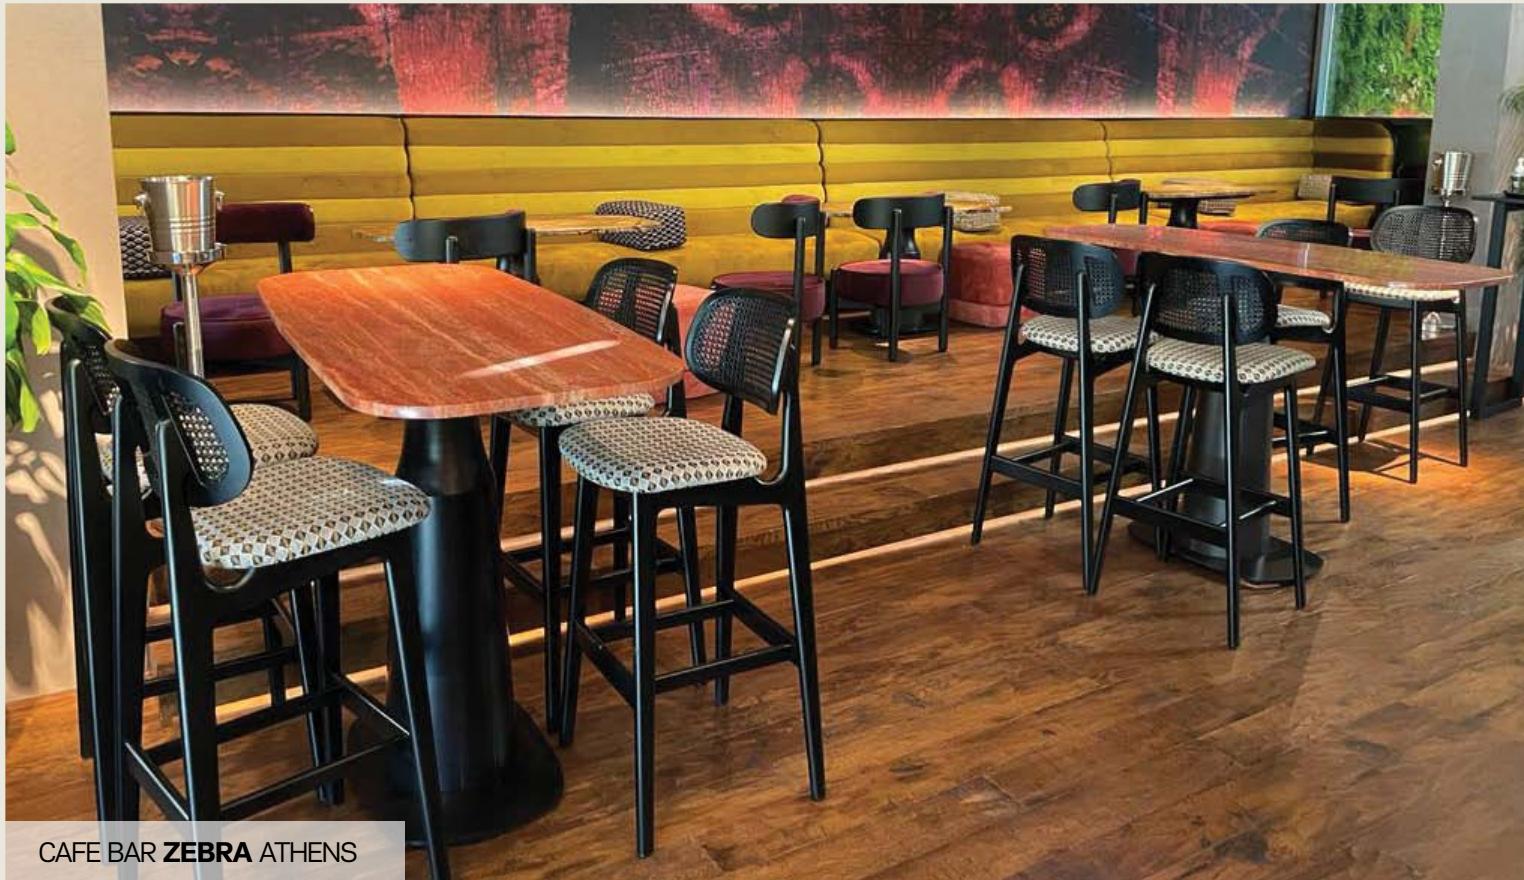

CAFE BAR ZEBRA ATHENS

RESTAURANT KIOSKI NAOUSA

ACH2144

SF2125

SF504

SF512

ZA1242  
75X75X80

ZA1242S  
140X75X85